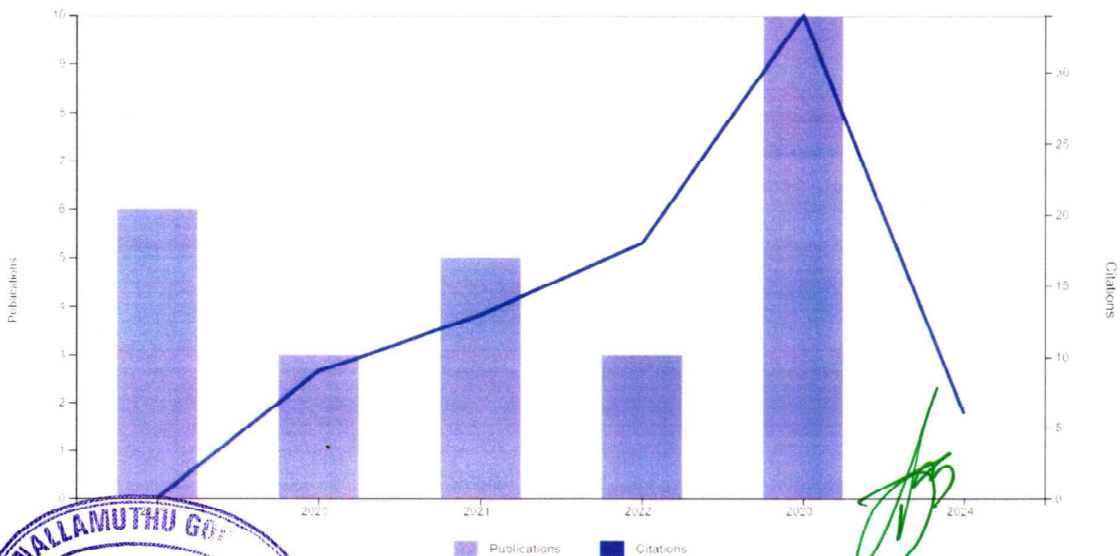

NallamuthuGounderMahalingam College

(An Autonomous Institution, Affiliated to Bharathiar University)

90, PalghatRoad,Pollachi -642001,Coimbatore, Tamil Nadu,India.

95th Rank in NIRF– 2023 -Among Colleges in India.

CRITERION III – RESEARCH, INNOVATIONS AND EXTENSION

3.4.6 : Bibliometrics of the publications during the last five years based on Scopus/ Web of Science – h-Index of the Institution

Dr. R. MUTHUKUMARAN,
M.A.,M.Phil.,B.Ed.,Ph.D.,
PRINCIPAL
N.G.M. College, Pollachi - 642 001
Coimbatore District