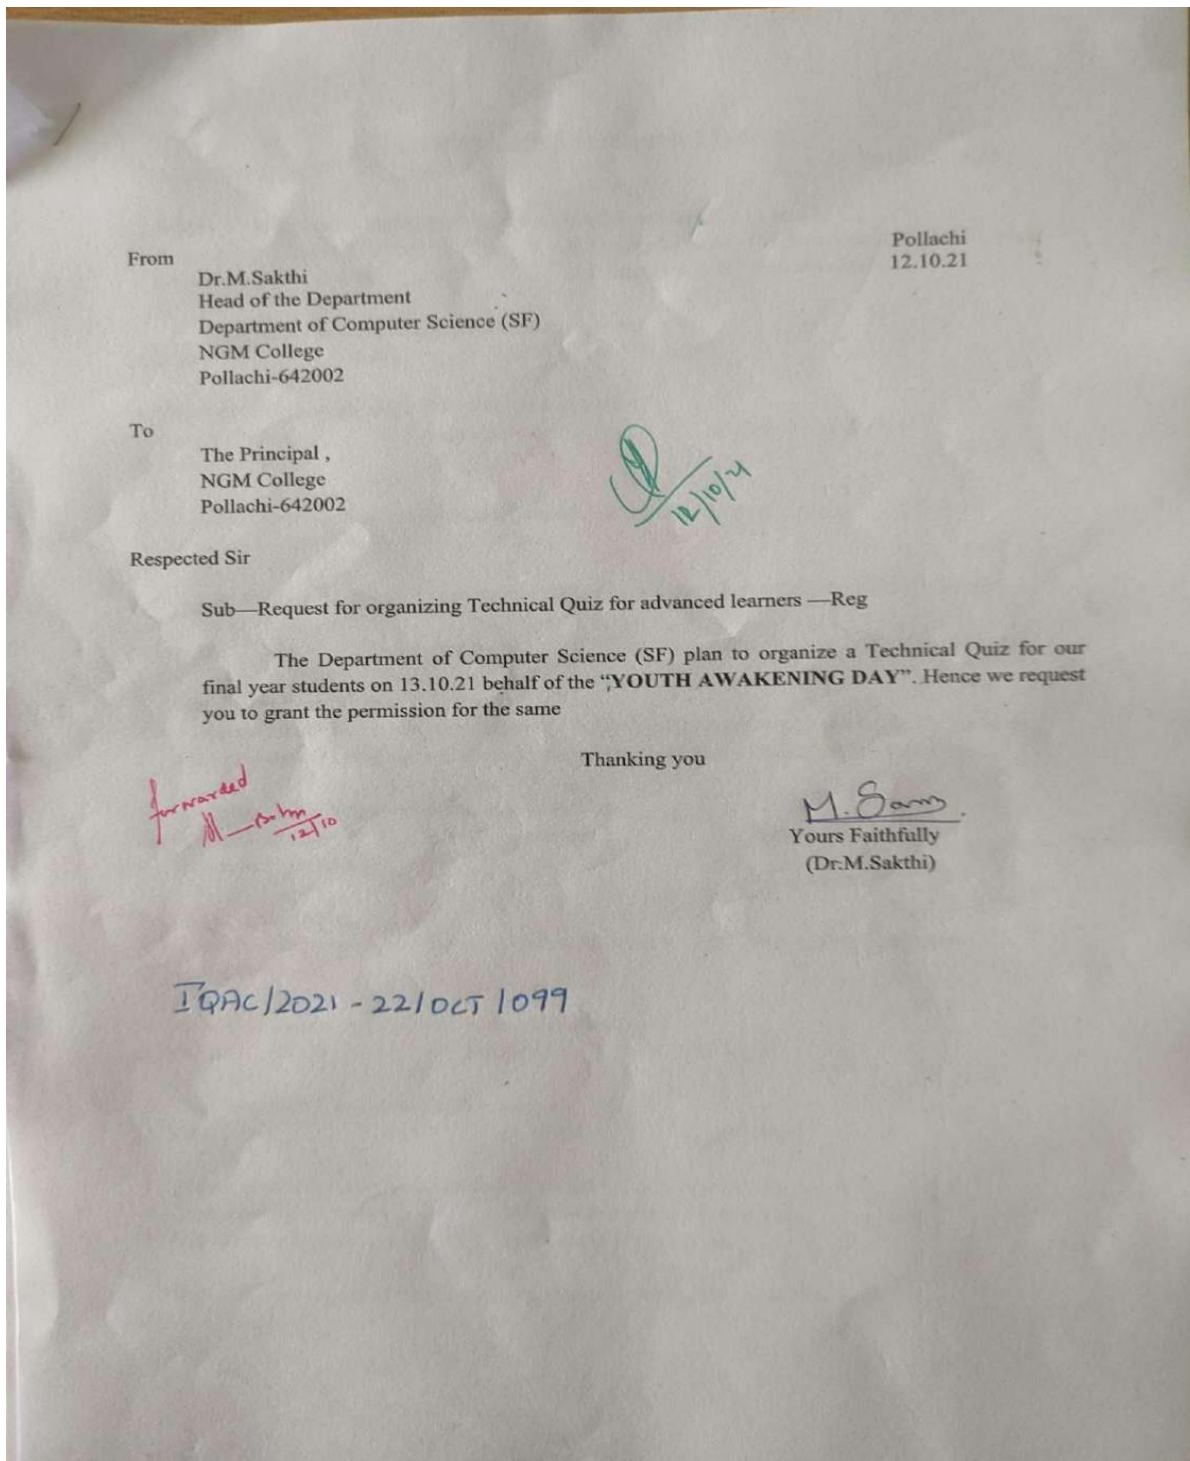

Nallamuthu Gounder Mahalingam College

(An Autonomous Institution, Affiliated to Bharathiar University)
90, Palghat Road, Pollachi - 642001, Coimbatore, Tamil Nadu, India.
95th Rank in NIRF – 2023 - Among Colleges in India.

Criterion II: - Teaching Learning and Evaluation

Key Indicator: 2.2

Metric: 2.2.1- Link for Additional Information

Technical Quiz