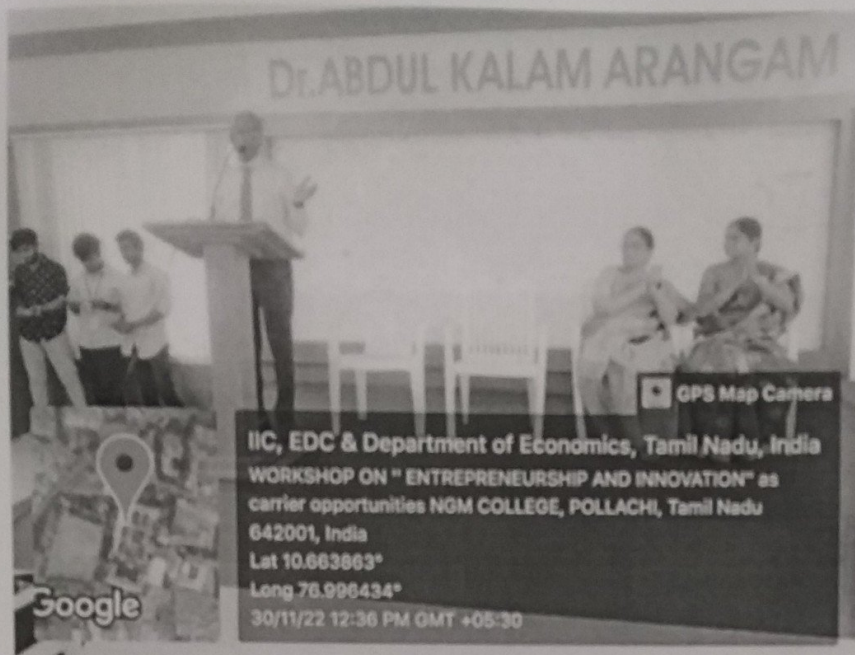

Dr. NIRRMALA SATHISH
Assistant Professor
Department of Economics
N.G.M. College, Pollachi.

Dr. R. MUTHUKUMARAN,
M.A., M.Phil., B.Ed., Ph.D.,
PRINCIPAL
N.G.M. College, Pollachi - 642 001
Coimbatore District

IIC, EDC & Department of Economics, Tamil Nadu, India
WORKSHOP ON " ENTREPRENEURSHIP AND INNOVATION" as
carrier opportunities NGM COLLEGE, POLLACHI, Tamil Nadu
642001, India
Lat 10.663863°
Long 76.996434°
30/11/22 12:36 PM GMT +05:30