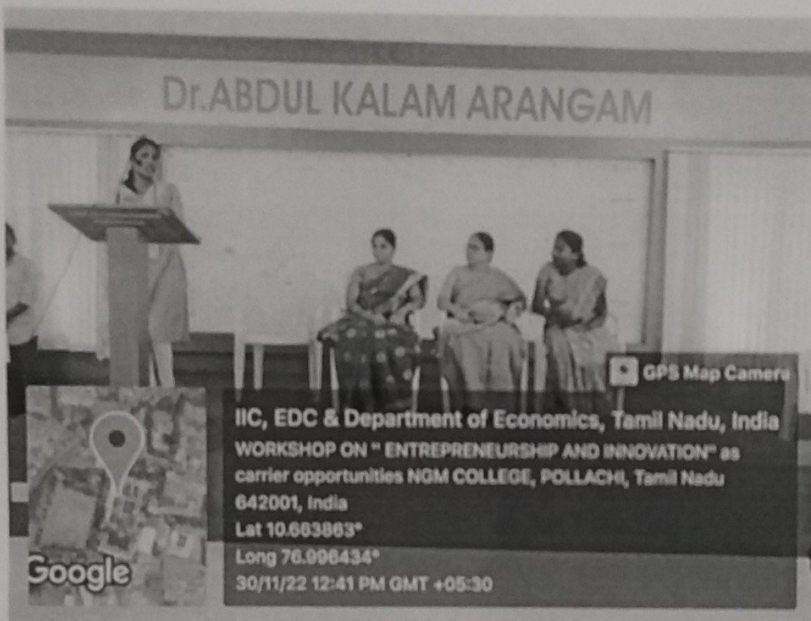

PROGRAMME REPORT:

Entrepreneur Development Cell and Department of Economics in association with Institution's Innovation Council organised a Workshop on "Entrepreneurship and Innovation as a Career Development on 30.11.2022. In this session Mrs.R.Vijayalakshmi Department of Economics shared her presentation on the topic on " Entrepreneurial Innovation Towards Rural Development" , Mr. K. R. Dev Aravind, Department of History discussed about "Sustaining Innovation" and Mr.R.Saravanakumar & Mr. S. Sivaperumal explained the importance of innovation for sustainable development in the competitive world. More than 100 students were attended and benefited.

PHOTOGRAPHS: