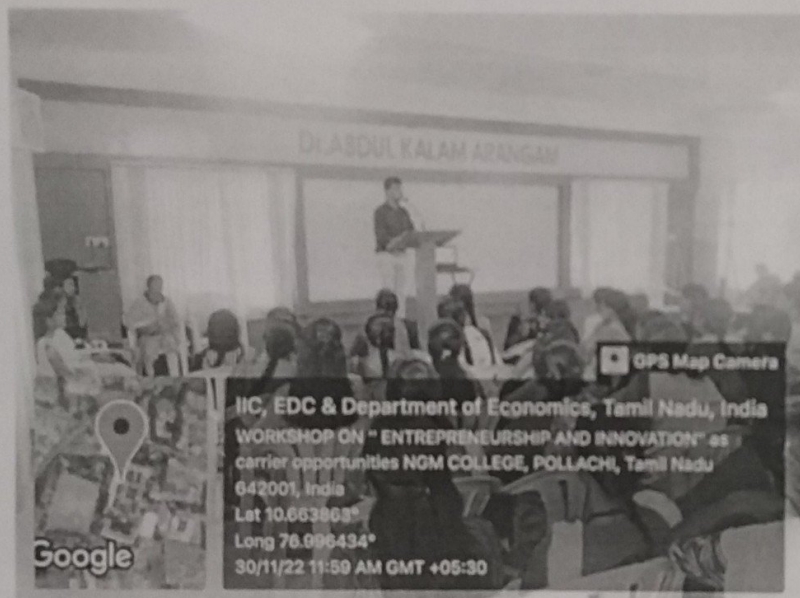

IIC, EDC & Department of Economics, Tamil Nadu, India
WORKSHOP ON " ENTREPRENEURSHIP AND INNOVATION" as
carrier opportunities NGM COLLEGE, POLLACHI, Tamil Nadu
642001, India
Lat 10.663863°
Long 76.996434°
30/11/22 11:59 AM GMT +05:30

Nirmala Sathish

Dr. NIRRMALA SATHISH
Assistant Professor
Department of Economics
NGM College, Pollachi.

R. Muthukumar

Dr. R. MUTHUKUMARAN,
M.A., M.Phil., B.Ed., Ph.D.,
PRINCIPAL
N.G.M. College, Pollachi - 642 001
Coimbatore District