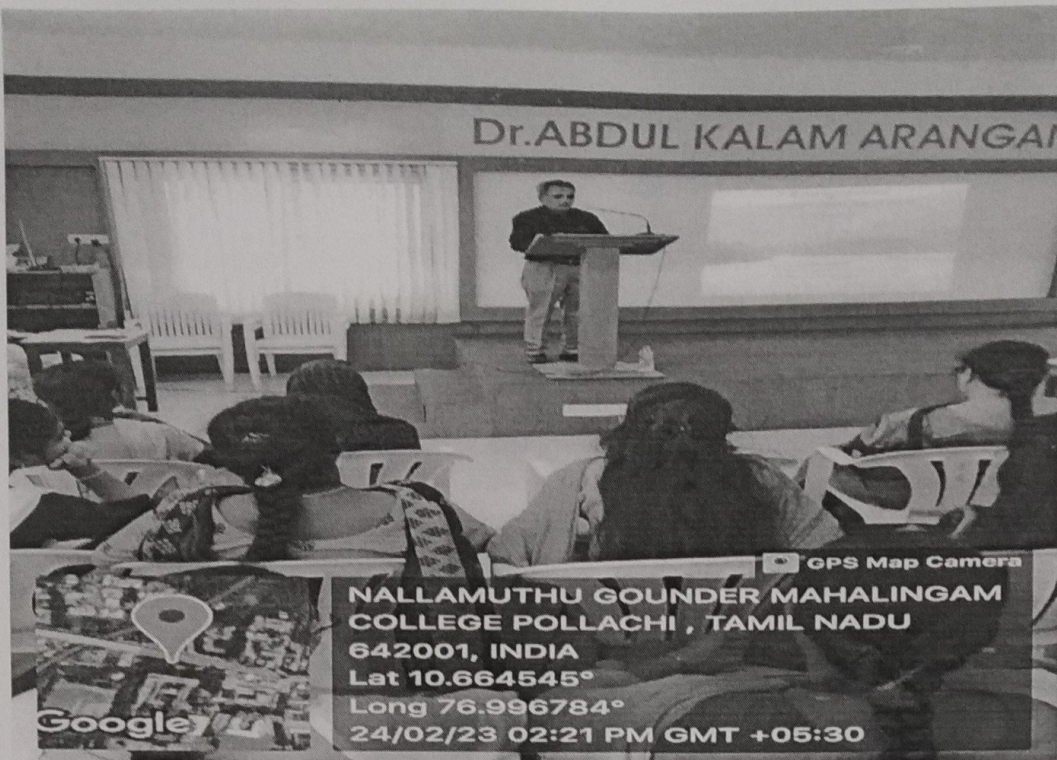

GPS Map Camera
NALLAMUTHU GOUNDER MAHALINGAM
COLLEGE POLLACHI , TAMIL NADU
642001, INDIA
Lat 10.664545°
Long 76.996784°
24/02/23 02:21 PM GMT +05:30