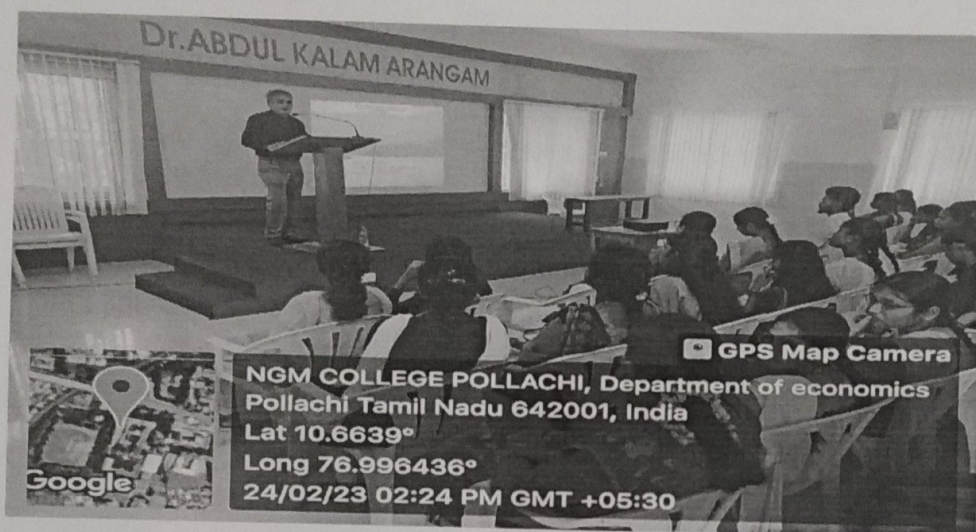

PROGRAMME REPORT :

To promote entrepreneurial skill among the students, Institution's Innovation Cell (IIC), Entrepreneurship Development Cell (EDC) and Department of Economics, Nallamuth Gounder Mahalingam College, Pollachi, jointly organized workshop on " Entrepreneurship Skill, Attitude and Behavioral Development" on 24th February 2023. Dr. Er. R. Illangovan, Vice Chairman, Tamilnadu Water Resource Development Cell, Former C E, PWD, Chennai addressed in this session about Entrepreneurship. In this workshop, the resource person discussed about the Need of the Green Entrepreneur, social entrepreneurship and the importance of Green Project and the student were participated actively. In this workshop around 40 students were participated and benefitted.

PHOTOGRAPHS

Dr. Nirrmala Sathish
Dr. NIRRMALA SATHISH
Assistant Professor
Department of Economics
NGM College, Pollachi.

Dr. R. Muthukumar
Dr. R. MUTHUKUMARAN,
M.A., M.Phil., B.Ed., Ph.D.,
PRINCIPAL
N.G.M. College, Pollachi - 642 001
Coimbatore District