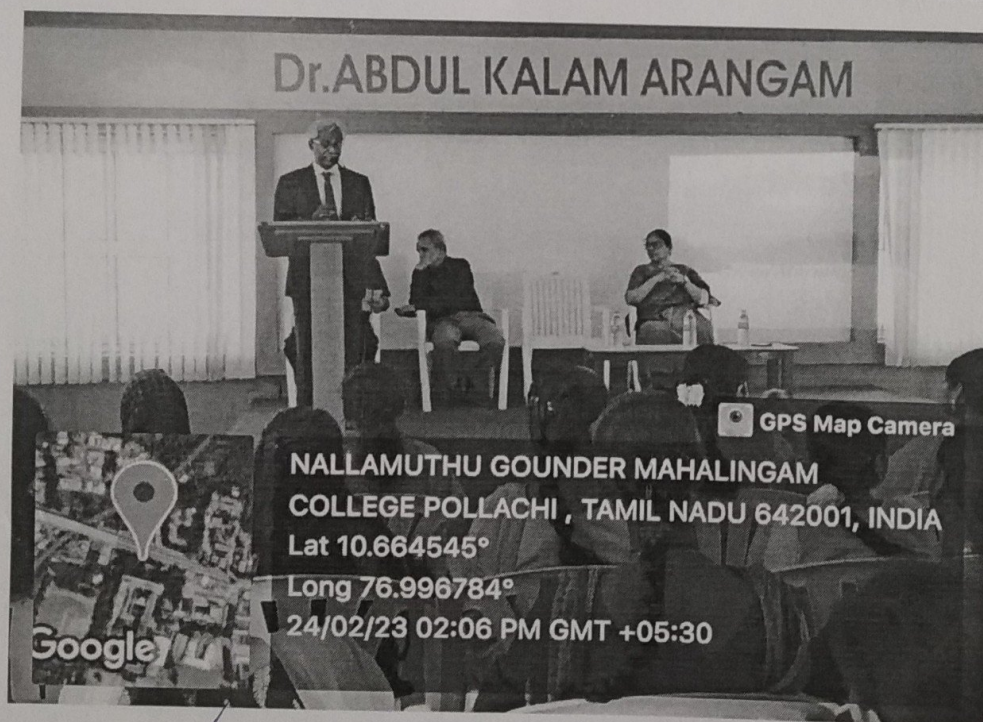

PROGRAMME REPORT :

To promote entrepreneurial skill among the students, Institution's Innovation Cell (IIC), Entrepreneurship Development Cell (EDC) and Department of Economics, Nallamuth Gounder Mahalingam College, Pollachi, jointly organized workshop on " Entrepreneurship Skill, Attitude and Behavioral Development" on 24th February 2023. Dr. Er. R. Illangovan, Vice Chairman, Tamilnadu Water Resource Development Cell, Former C E, PWD, Chennai addressed in this session about Entrepreneurship. In this workshop, the resource person discussed about the Need of the Green Entrepreneur, social entrepreneurship and the importance of Green Project and the student were participated actively. In this workshop around 40 students were participated and benefitted.

PHOTOGRAPHS

Dr. Nirrmala Sathish
Dr. NIRRMALA SATHISH
Assistant Professor
Department of Economics
NGM College, Pollachi.

Dr. R. Muthukumar
Dr. R. MUTHUKUMARAN,
M.A., M.Phil., B.Ed., Ph.D.,
PRINCIPAL
N.G.M. College, Pollachi - 642 001
Coimbatore District