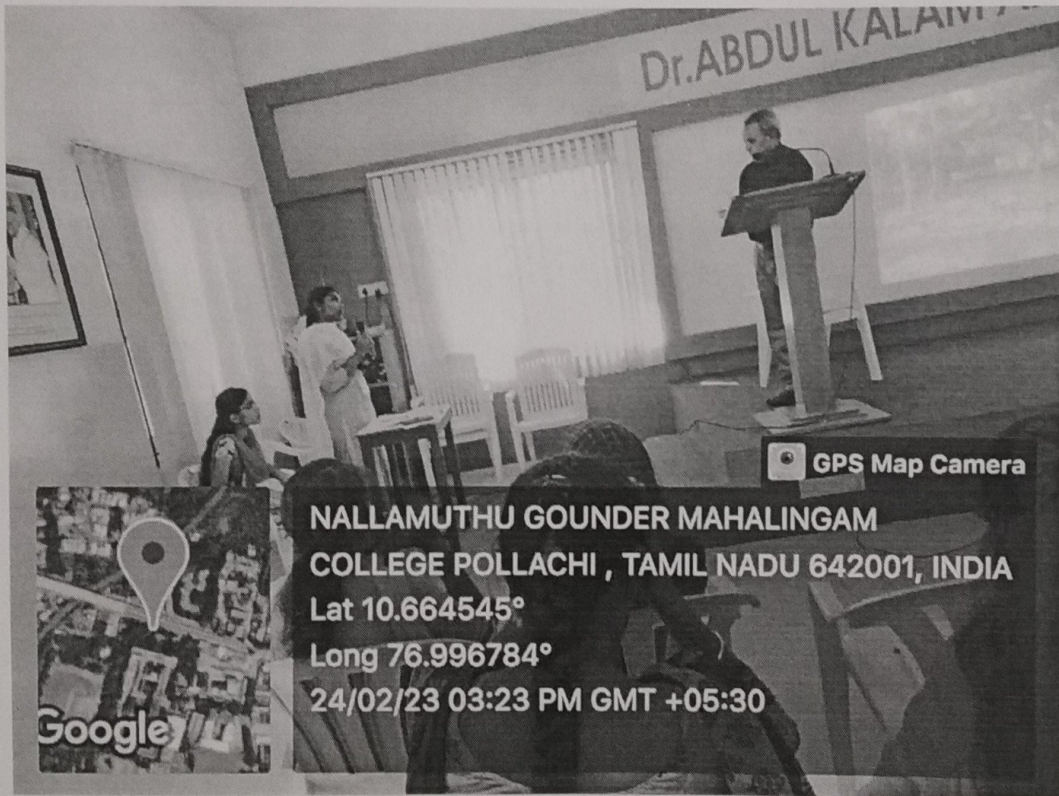

GPS Map Camera
NALLAMUTHU GOUNDER MAHALINGAM
COLLEGE POLLACHI , TAMIL NADU 642001, INDIA
Lat 10.664545°
Long 76.996784°
24/02/23 03:23 PM GMT +05:30

Nirmala

Dr. NIRRMALA SATHISH
Assistant Professor
Department of Economics
NGM College, Pollachi.

Dr. R. MUTHUKUMARAN,
M.A., M.Phil., B.Ed., Ph.D.
PRINCIPAL
N.G.M. College, Pollachi - 642 001
Coimbatore District