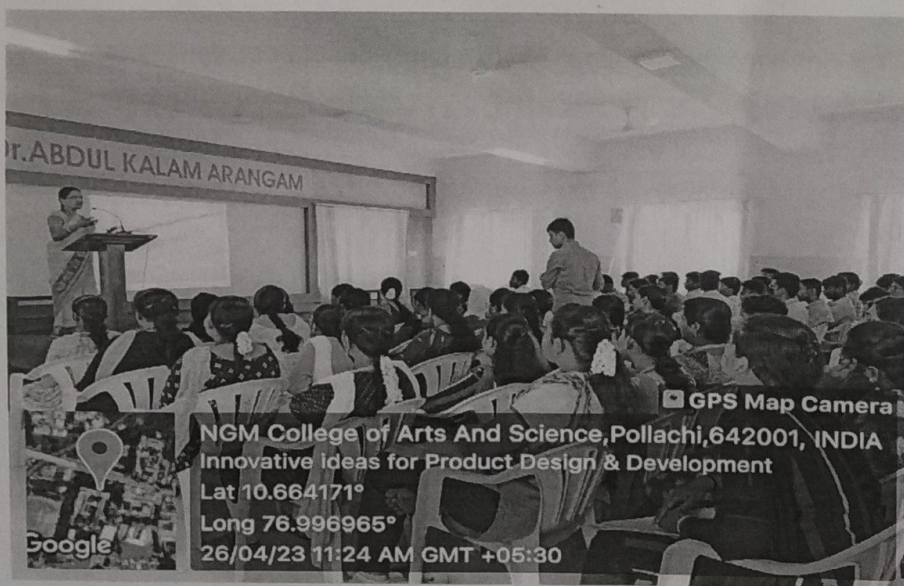

The first session (26.04.2023 - Forenoon) was presented by Dr. B. Geetha Assistant professor, Department of Economics, PSG College of Arts and Science, Coimbatore on the topic "Innovative Ideas for Product Design and Development. The resource person shared the information about designing of new product with innovation. She also discussed about the online and offline marketing strategies. More than hundred students and faculties were attended the session.

The second session (26.04.2023 - Afternoon) was presented by Dr. A. Giriprakash, Assistant Professor, Department of Management, Sakthi Institute of Information and Management Studies, (SIIMS),Pollachi on "Product design and development - Government Schemes and Initiatives" . The resources person discussed various central and state government schemes available for the. In addition to that he explained the importance of agri. Business and agro entrepreneurship.

In third session (27.04.2023 - Forenoon) the resource person Mr. Kumaresan Selvaraj, Head of Global Marketing and Growth Hacking Impiger Technologies, Chennai, gave the presentation on "Innovative Marketing Strategies for Business Development" he gave inputs on online marketing strategies, development of different apps and webpage to promote the product among the customer.

Photographs : 26th April 2023 and 27th April 2023

P. Krishnathulasimani

Dr. P. KRISHNATHULASIMANI
Head and Associate Professor
Department of Economics
NGM College (Autonomous)
Pollachi - 642 001

Nirmala Sathish

NIRMALA SATHISH
Assistant Professor
Department of Economics
NGM College, Pollachi

[Handwritten signature]