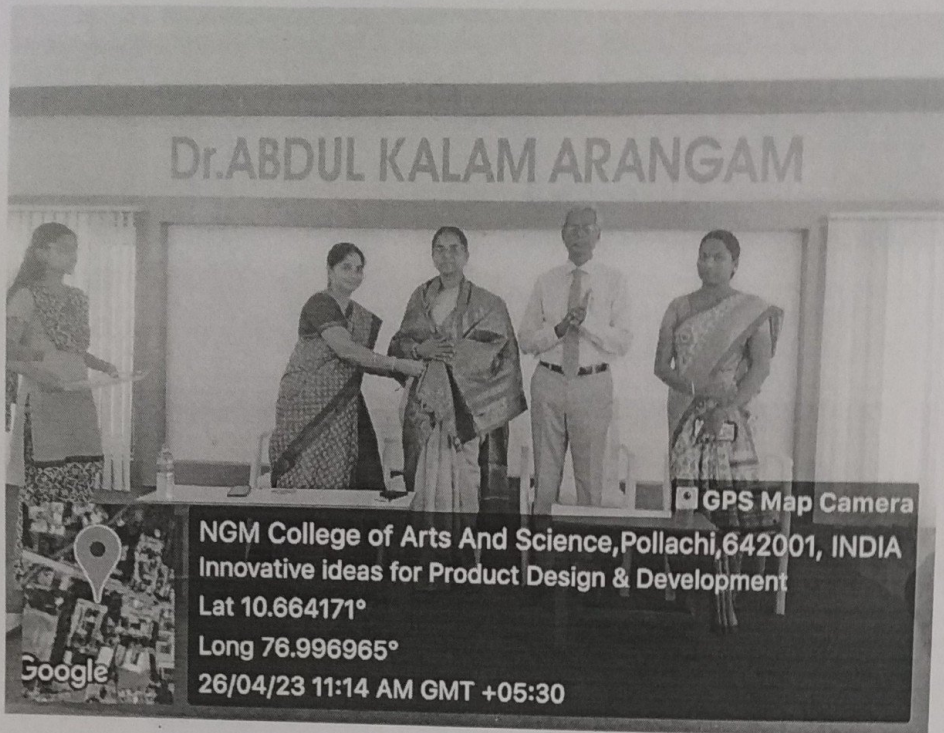

NGM College of Arts And Science, Pollachi, 642001, INDIA
Innovative ideas for Product Design & Development
Lat 10.664171°
Long 76.996965°
26/04/23 11:14 AM GMT +05:30