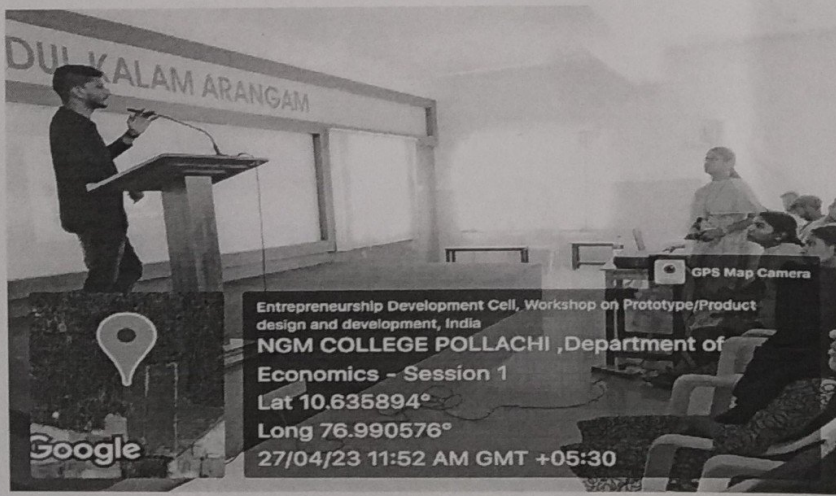

Entrepreneurship Development Cell, Workshop on Prototype/Product design and development, India
NGM COLLEGE POLLACHI, Department of Economics - Session 1
Lat 10.635894°
Long 76.990576°
27/04/23 11:52 AM GMT +05:30

GPS Map Camera

P. Krishnathulasimani *Nirmala Sathish*

Dr. P. KRISHNATHULASIMANI
Head and Associate Professor
Department of Economics
NGM College (Autonomous)
Pollachi - 642 001

Dr. NIRRMALA SATHISH
Assistant Professor
Department of Economics
NGM College, Pollachi.

Dr. R. MUTHUKUMARAN,
M.A., M.Phil., B.Ed., Ph.D.,
PRINCIPAL
N.G.M. College, Pollachi - 642 001
Coimbatore District