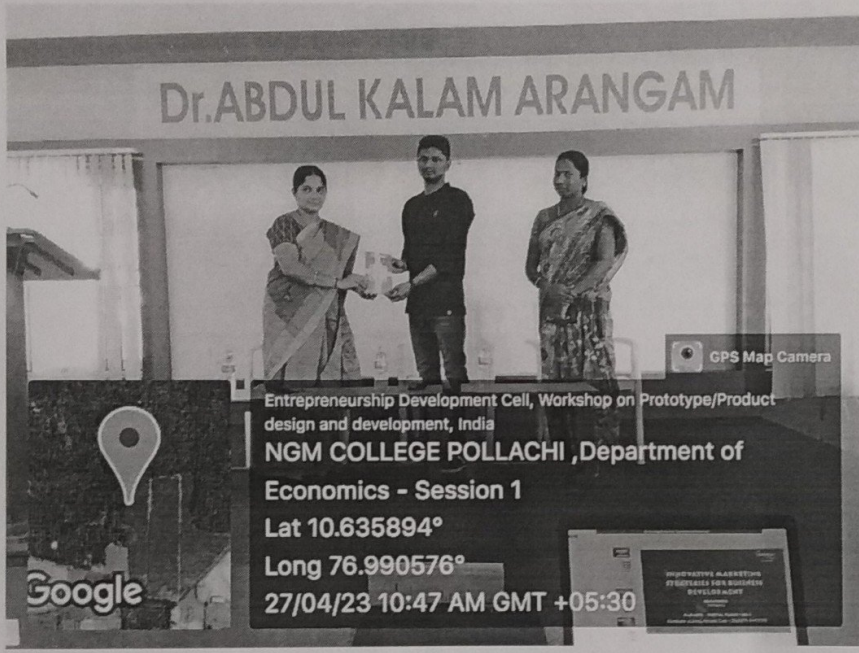

Entrepreneurship Development Cell, Workshop on Prototype/Product design and development, India
NGM COLLEGE POLLACHI, Department of Economics - Session 1
Lat 10.635894°
Long 76.990576°
27/04/23 10:47 AM GMT +05:30