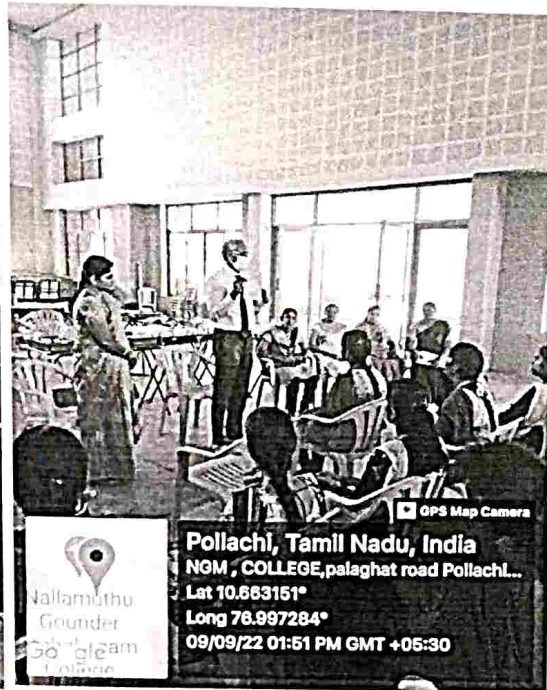

Dr. R. MUTHUKUMARAN,
M.A., M.Phil., B.Ed., Ph.D.,
PRINCIPAL
N.G.M. College, Pollachi - 642 001
Coimbatore District

Nirmala

Dr. NIRRMALA SATHISH
Assistant Professor
Department of Economics
NGM College, Pollachi

R. Muthukumar

Dr. R. MUTHUKUMARAN,
M.A., M.Phil., B.Ed., Ph.D.,
PRINCIPAL
N.G.M. College, Pollachi - 642 001
Coimbatore District

Nallamuthu Gounder Mahalingam College
Entrepreneurship Development Cell & Department of Economics

WORKSHOP ON "AWARENESS PROGRAM ON WOMEN ENTREPRENEURSHIP"

Sponsored by
Entrepreneurship Development & Innovation Institute(EDII)-TN IHub
Government of Tamilnadu
&
Bharathiar University,Coimbatore

IQAC/2022-23/SEP/

Date:09-09-2022 Time:10.30 am

Venue:Arutchelvar Arangam

S.No	Roll No	Name	Department	Class	Mobile No	Email-Id	Signature
1	20-EC-29	S. Jayasudhini	BA Economics	III	6381611210	jayasudhini22@gmail.com	S. Jayasudhini
2	20-EC-10	P. Ramya	BA Economics	III	9944496322	ramyalavanya17@gmail.com	P. Ramya
3	20-EC-36	P. Lavanya	BA Economics	III	9944496322	lavanya2019@gmail.com	P. Lavanya
4	20-EC-48	R. Sowmya	BA Economics	III	9842860543	SowmyaRajulakshmi@gmail.com	R. Sowmya
5	20-EC-21	P. Kaythika	BA Economics	III	7306582047	kaythika123@gmail.com	P. Kaythika
6	20-EC-21	R. Akhila	BA Economics	III	9360858167	akhilakhila96@gmail.com	R. Akhila
7	20-EC-15	P. Sathya Saiya	BA Economics	III	6370911497	sathya.saiya@gmail.com	P. Sathya Saiya
8	20-EC-20	A. Abinaya	B.A Economics	III	9655367759	abinaya.abinaya@gmail.com	A. Abinaya
9	20-EC-43	K. Sakini	B.A Economics	III	9344020222	sakini.k@gmail.com	K. Sakini
10	20-EC-27	K. Sowmya	B.A Economics	III	7297558240	sowmya.k@gmail.com	K. Sowmya
11	20-EC-46	T. Sowmya	B.A Economics	III	700802192	sowmya.t@gmail.com	T. Sowmya
12	20-EC-31	M. Kousalya	BA Economics	III	9789669219	kousalya.m@gmail.com	M. Kousalya
13	20-EC-39	E. Nandhini	BA Economics	III	9566719842	nandhini.e@gmail.com	E. Nandhini
14	20-EC-23	M. Bharathi	BA Economics	III	9361146914	bharathi.m@gmail.com	M. Bharathi
15	20-EC-32	K. Kaviya	BA Economics	III	6379734513	kaviya.k@gmail.com	K. Kaviya
16	20-EC-38	N. Manya	BA Economics	III	7708852280	manya.n@gmail.com	N. Manya
17	20-EC-25	K. Gunasree	B.A Economics	III	7101029048	gunasree.k@gmail.com	K. Gunasree
18	21-EC-12	R. Madhukrishna	B.A Economics	II	7825989466	madhukrishna.r@gmail.com	R. Madhukrishna
19	21-EC-55	H. Subashini	BA Economics	II	9791797832	subashini.h@gmail.com	H. Subashini
20	21-EC-74	G. Mahalakshmi	BA Economics	II	8669202135	g.mahalakshmi@gmail.com	G. Mahalakshmi
21	21-EC-46	S. Nandhini	BA (ECO)	II	8610928484	s.nandhini@gmail.com	S. Nandhini
22	21-EC-30	M. Divya	BA (ECO)	II	7598059302	divya.m@gmail.com	M. Divya
23	21-EC-11	S.M. Komala	BA (ECO)	II	9360262845	komala.s@gmail.com	S.M. Komala
24	21-EC-50	V. Purnitha	BA Economics	II	8421504122	purnitha.v@gmail.com	V. Purnitha

Manya
DR. MURUGA SAMIRISH
Assistant Professor
Department of Economics
N.G.M. College, Pollachi

[Signature]
Dr. R. MURUGUMARAN,
M.A., M.Phil., B.Ed., Ph.D.
PRINCIPAL
N.G.M. College, Pollachi - 642 001
Coimbatore District