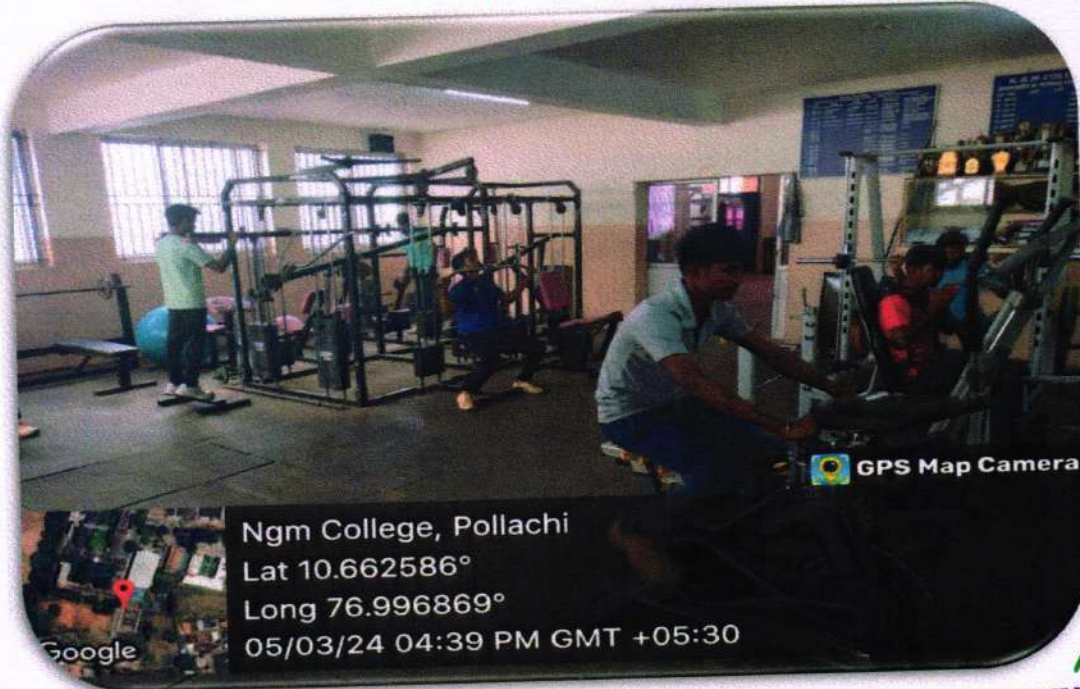

GYMNASIUM

Google

Ngm College, Pollachi
Lat 10.662586°
Long 76.996869°
05/03/24 04:39 PM GMT +05:30

Dr. R. MUTHUKUMARAN,
M.A., M.Phil., B.Ed., Ph.D.
PRINCIPAL
N.G.M. College, Pollachi - 642 001
Coimbatore District