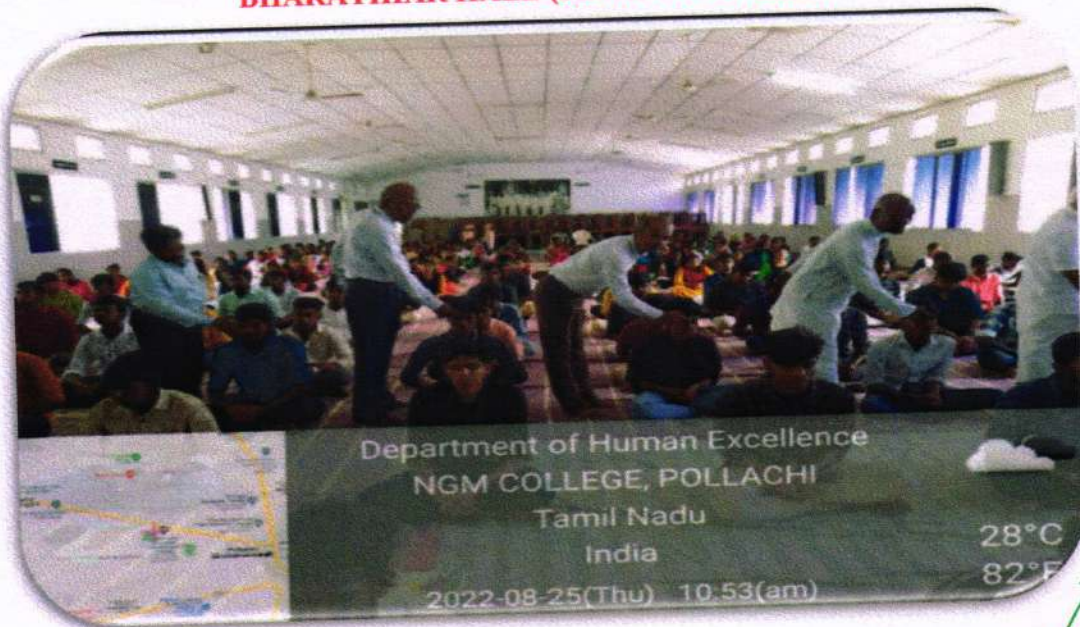

BHARATHIAR HALL (SEMINAR HALL-3)

Department of Human Excellence
NGM COLLEGE, POLLACHI
Tamil Nadu
India
28°C
82°F
2022-08-25(Thu) 10:53(am)