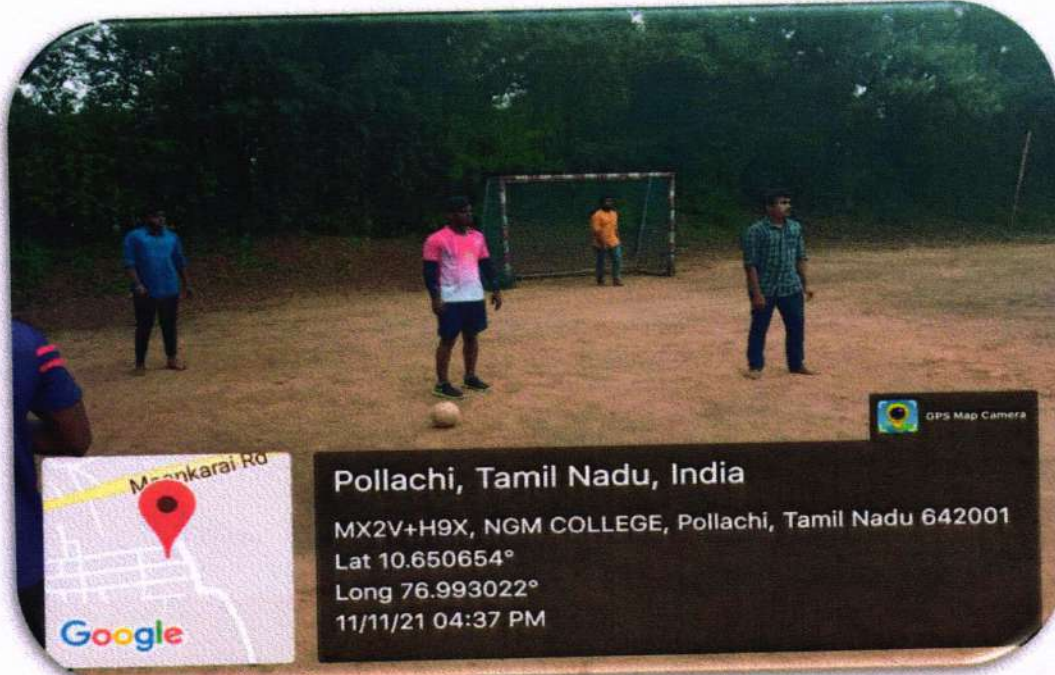

Nallamuthu Gounder Mahalingam College

(An Autonomous Institution, Affiliated to Bharathiar University)
90, Palghat Road, Pollachi - 642001, Coimbatore, Tamil Nadu, India.
95th Rank in NIRF – 2023 among Colleges in India.

HANDBALL COURT