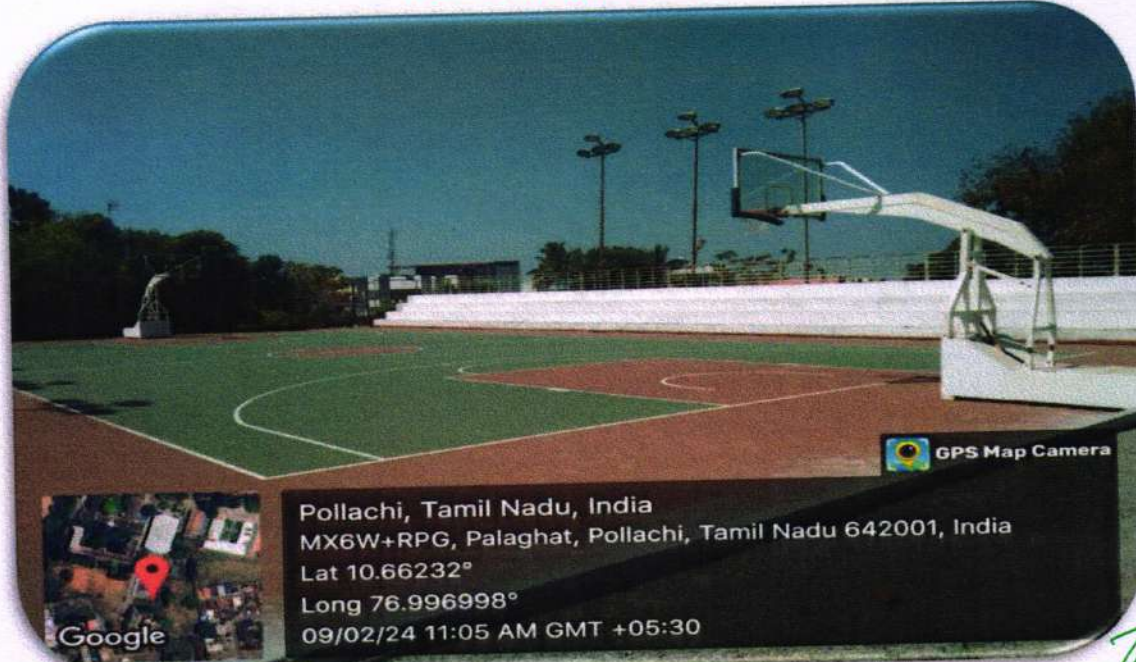

BASKETBALL COURT

Pollachi, Tamil Nadu, India
MX6W+RPG, Palaghat, Pollachi, Tamil Nadu 642001, India
Lat 10.66232°
Long 76.996998°
09/02/24 11:05 AM GMT +05:30

GPS Map Camera