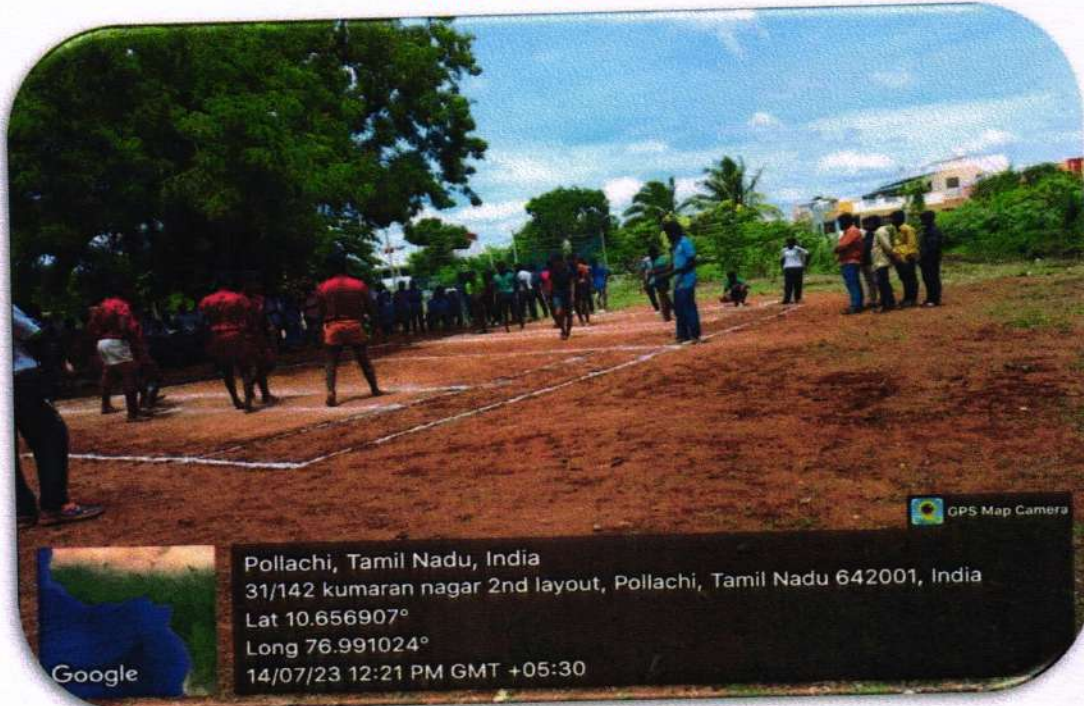

Nallamuthu Gounder Mahalingam College

(An Autonomous Institution, Affiliated to Bharathiar University)
90, Palghat Road, Pollachi - 642001, Coimbatore, Tamil Nadu, India.
95th Rank in NIRF – 2023 among Colleges in India.

FACILITIES FOR SPORTS ACTIVITIES

KABADDI COURT