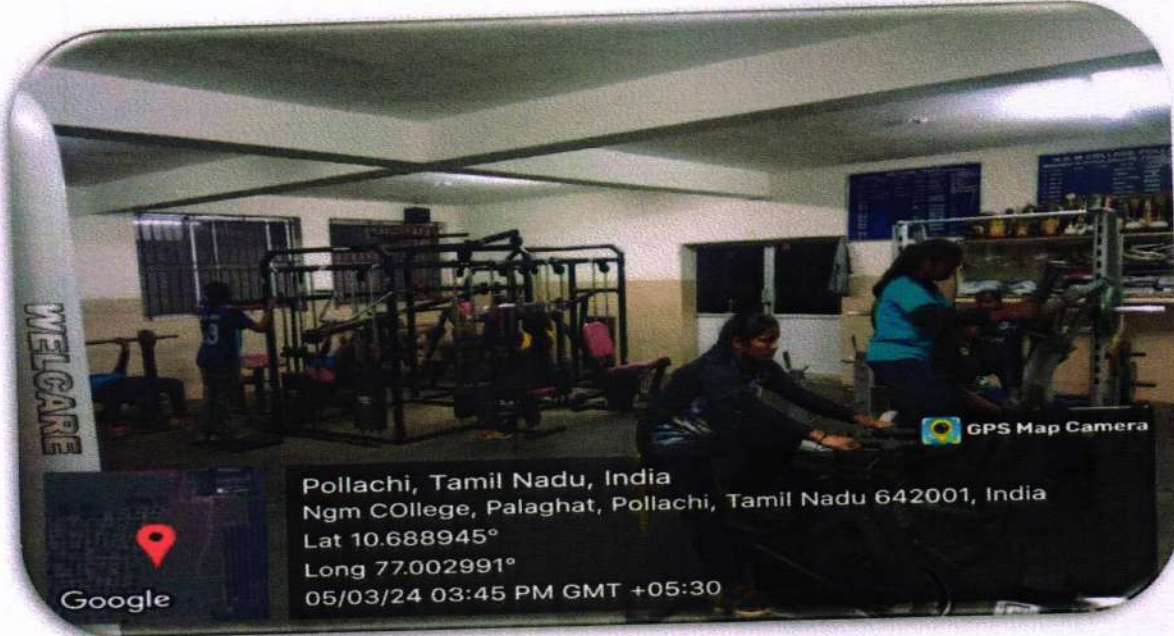

Nallamuthu Gounder Mahalingam College

(An Autonomous Institution, Affiliated to Bharathiar University)
90, Palghat Road, Pollachi - 642001, Coimbatore, Tamil Nadu, India.
95th Rank in NIRF - 2023 among Colleges in India.

GYMNASIUM