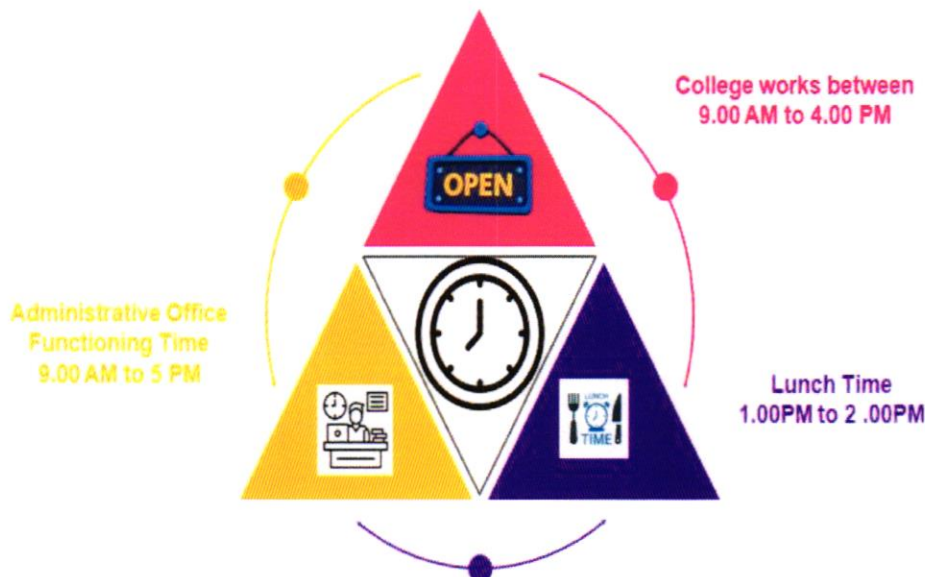

Nallamuthu Gounder Mahalingam College

(An Autonomous Institution, Affiliated to Bharathiar University)

90, Palghat Road, Pollachi -642001, Coimbatore, Tamil Nadu, India.

95th Rank in NIRF –2023 - Among Colleges in India.

4.1.1 The Institution has adequate infrastructure and other facilities for

1. Teaching – learning, viz., classrooms, laboratories, computing equipment etc.,
2. ICT – enabled facilities such as smart class, LMS etc.,
3. Facilities for Cultural and sports activities, yoga centre, games (indoor and outdoor), Gymnasium, auditorium etc.,

- Nallamuthu Gounder Mahalingam College spreads a spacious 26-acre campus designed for optimal ambiance and serenity, equipped with all necessary infrastructure and utilities to facilitate effective teaching and learning.
- College and Administrative office works between 9.00 AM to 5.00 PM with a lunch break of 1.00 PM to 2.00 PM.

College Functioning Time

- The campus consists of 120 spacious, furnished, and well-ventilated classrooms. There is a pre incubation centre in campus where students can utilize it for their startups
- The campus offers 200Mbps, 24/7 Wi-Fi connectivity through campus-wide various access points. A firewall Sonic Wall 2700 is installed.