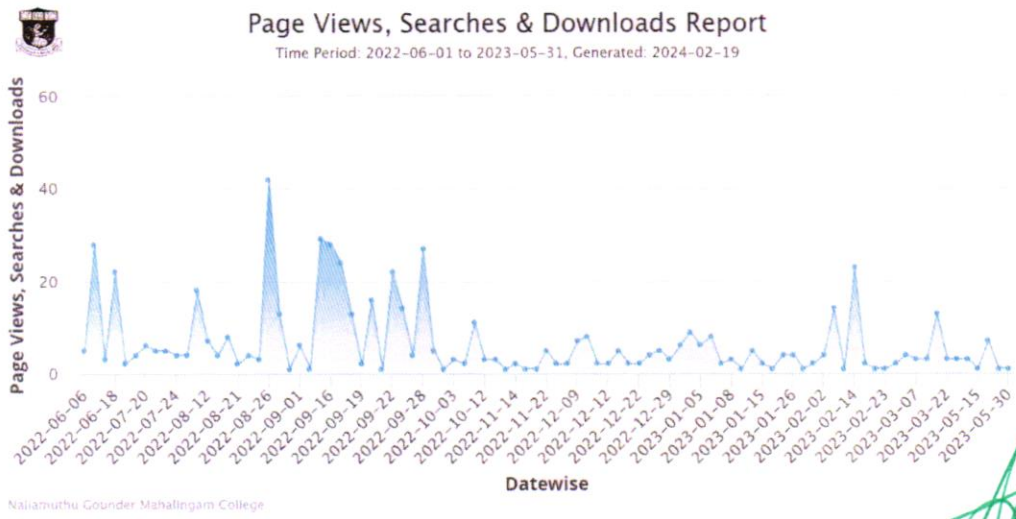

Nallamuthu Gounder Mahalingam College

(An Autonomous Institution, Affiliated to Bharathiar University)
90, Palghat Road, Pollachi - 642001, Coimbatore, Tamil Nadu, India.
95th Rank in NIRF – 2023 among Colleges in India.

Details of Usage of Online resources through Knimbus E-Library Through Remote Access year of 2022-2023

Criteria: 4.2.1