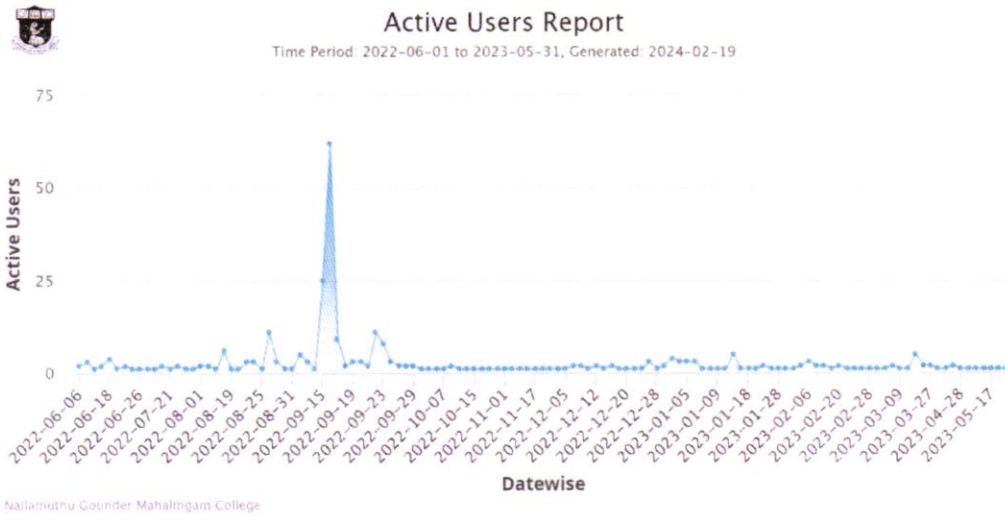

Nallamuthu Gounder Mahalingam College

(An Autonomous Institution, Affiliated to Bharathiar University)
90, Palghat Road, Pollachi - 642001, Coimbatore, Tamil Nadu, India.
95th Rank in NIRF – 2023 among Colleges in India.

Details of Usage of Online resources through Knimbus E-Library Through Remote Access year of 2022-2023

Criteria: 4.2.1