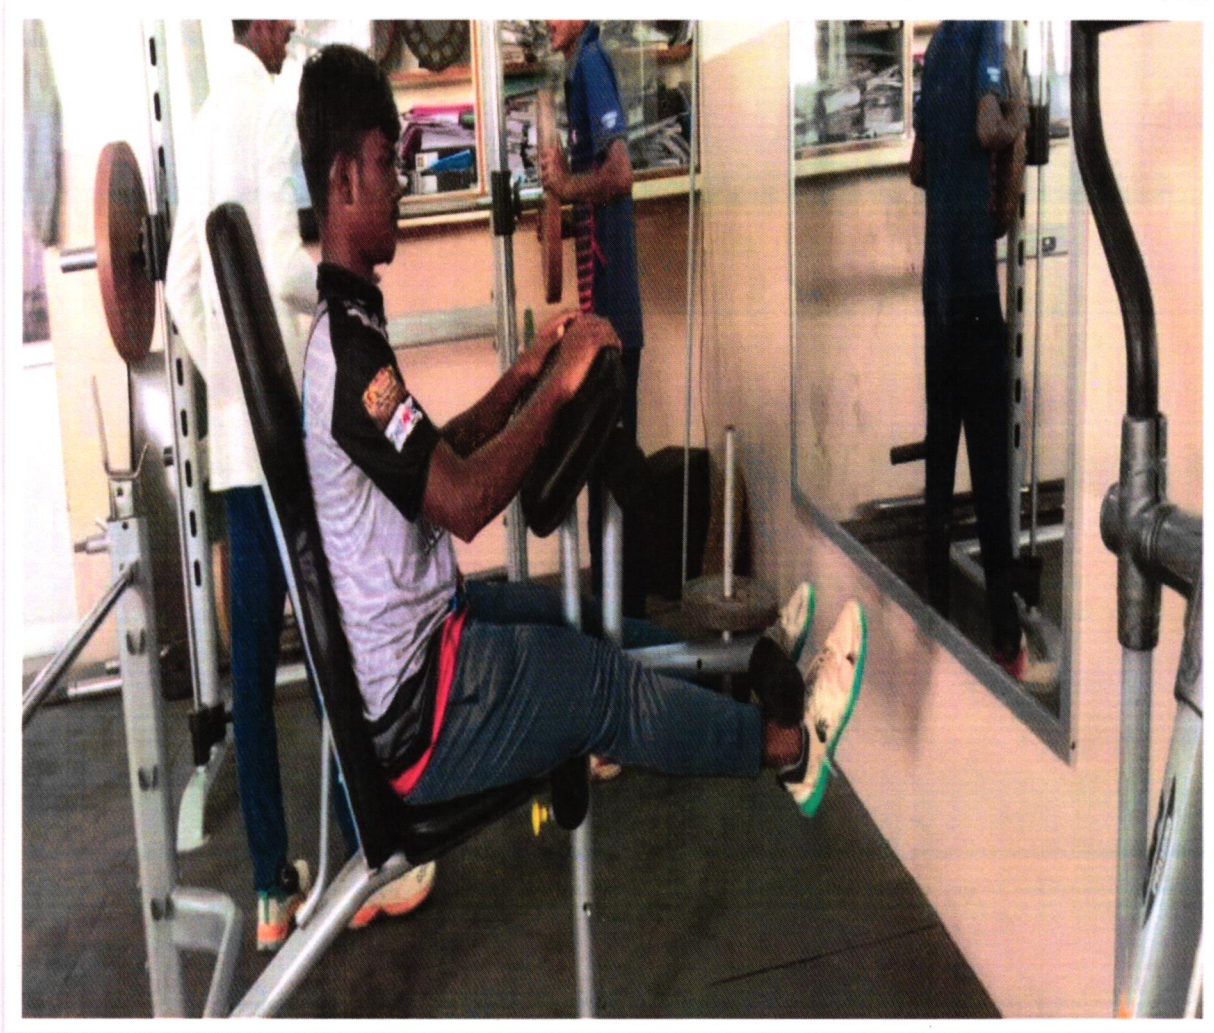

S.No	Name	Department-year	Date	in time / out time	Sign
170	J. Karthi	B.Sc (Phy)	10/12/19	4.15pm / 5.15pm	J. Karthi
171	M. Vishnu	B.Sc - 200 - III	10/12/19	4.15pm / 5.15pm	M. Vishnu
172	V. praveen kumar	B.com	10/12/19	4.15pm / 5.15pm	V. praveen
173	S. Abhinav	B.A Hrs - III	10/12/19	4.15pm / 5.15pm	S. Abhinav
174	L. Kaviya	B.Sc - Mat	10/12/19	4.15pm / 5.15pm	L. Kaviya
175	C. Dhanush	B.Sc - Phy - III	10/12/19	4.15pm / 5.15pm	C. Dhanush
176	T. Hari Shankar	B.com	10/12/19	4.15pm / 5.15pm	T. Hari Shankar
177	M. Gowtham	B.com	10/12/19	4.15pm / 5.15pm	G. Gowtham
178	J. Arun kumar	Msw	10/12/19	4.15pm / 5.15pm	J. Arun
179	S. Varun	B.com	12/12/19	4.15pm / 5.15pm	S. Varun
180	K. Raguath	B.Com	12/12/19	4.15pm / 5.15pm	K. Raguath
181	M. Vishnu	B.Sc - 200 - III	12/12/19	4.15pm / 5.15pm	M. Vishnu
182	V. Thamarai Selvan	B.Sc (CT)	12/12/19	4.15pm / 5.15pm	V. Th
183	C. Dhanush	B.Sc - Phy - III	12/12/19	4.15pm / 5.15pm	C. Dhanush
184	V. praveen kumar	B.com	12/12/19	4.15pm / 5.15pm	V. praveen
185	S. Abhinav	B.A Hrs - III	12/12/19	4.15pm / 5.15pm	S. Abhinav
186	M. Gowtham	B.com	12/12/19	4.15pm / 5.15pm	G. Gowtham
187	S. Varun	B.com	12/12/19	4.15pm / 5.15pm	S. Varun
188	L. Kaviya	B.Sc - Mat	20/12/19	4.15pm / 5.15pm	L. Kaviya
189	P. Archana	B.Sc - CS	20/12/19	4.15pm / 5.15pm	P. Archana
190	S. Parithasa	Msw	20/12/19	4.15pm / 5.15pm	S. Par
191	M. Muthu kani	Maths	20/12/19	4.15pm / 5.15pm	M. Muth
192	K. Saranya	B.com	20/12/19	4.15pm / 5.15pm	K. Saranya
193	Mahana priya	B.A (English)	20/12/19	4.15pm / 5.15pm	Mohan
194	C. Dhanush	B.Sc - Phy - III	24/12/19	4.15pm / 5.15pm	C. Dhanush
195	K. Raguath	B.Com	24/12/19	4.15pm / 5.15pm	K. Raguath
196	S. Abhinav	B.A Hrs - III	24/12/19	4.15pm / 5.15pm	S. Abhinav
197	M. Vishnu	B.Sc - 200 - III	24/12/19	4.15pm / 5.15pm	M. Vishnu
198	L. Kaviya	B.Sc - Mat	24/12/19	4.15pm / 5.15pm	L. Kaviya
199	V. Thamarai Selvan	B.Sc (CT)	24/12/19	4.15pm / 5.15pm	V. Th
200	M. Gowtham	B.com	24/12/19	4.15pm / 5.15pm	G. Gowtham
201	S. Varun	B.com	24/12/19	4.15pm / 5.15pm	S. Varun
202	J. Karthi	B.Sc (Phy)	24/12/19	4.15pm / 5.15pm	J. Karthi
203	V. praveen kumar	B.com	24/12/19	4.15pm / 5.15pm	V. praveen
204	T. Hari Shankar	B.Com	24/12/19	4.15pm / 5.15pm	T. Hari Shankar

Dr. R. ASHOK KUMAR
Director of Physical Education
Department of Physical Education
W R M COLLEGE, POLLACHI

Nallamuthu Gounder Mahalingam College

(An Autonomous Institution, Affiliated to Bharathiar University)
90, Palghat Road, Pollachi - 642001, Coimbatore, Tamil Nadu, India.
95th Rank in NIRF – 2023 - Among Colleges in India.

PHYSICAL FITNESS – GYM

PRINCIPAL
N. G. M. COLLEGE, POLLACHI