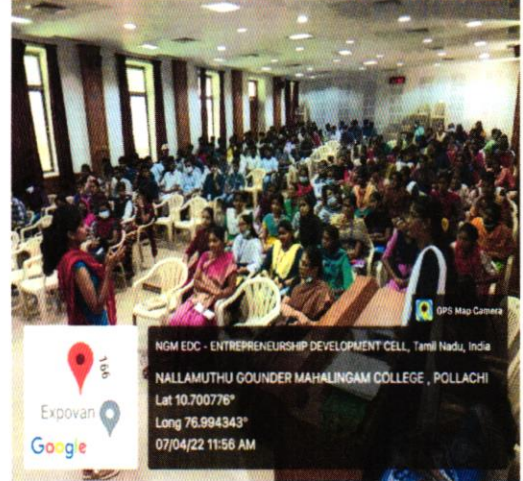

NSS CAMP ORGANISED

PRINCIPAL
N G M COLLEGE, POLLACHI

Entrepreneurship Development Cell (EDC) Activities

SALES AND MARKETING ACTIVITIES.

SKILL ENHANCEMENT PROGRAMME

WORKSHOP ON DESIGN THINKING

BUSINESS IDEA PITCH