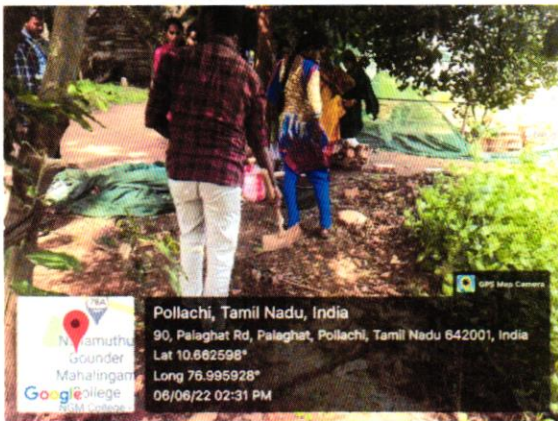

ARANKETRA VIZHA

CULTURAL COMPETITIONS

GREEN SOCIETY PHOTO GALLERY

PONGAL DAY BIRD COUNT

PONGAL DAY - BIRD COUNT

SEED BALL

SEED BALL DISTRIBUTION

PRINCIPAL
N G M COLLEGE, POLLACHI