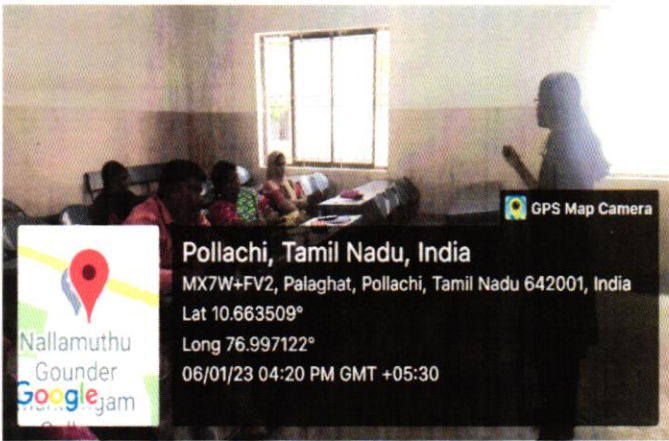

**SWAMI VIVEKANANDAR MANAVAR SINTHANAI
MANDRAM**

PHOTO GALLERY

SPEECH COMPETITION – VIVEKANANDAR