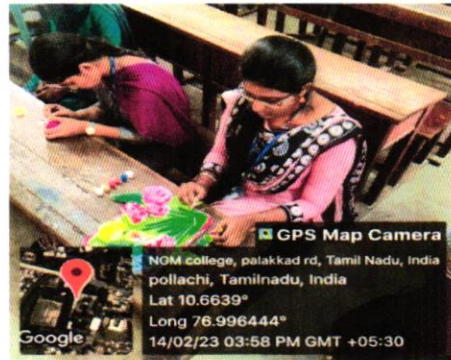

CULTURAL COMPETITIONS