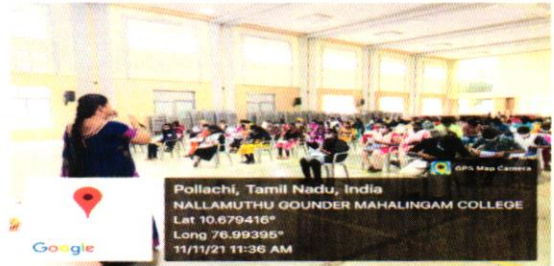

YOUTH DAY

**PRINCIPAL
N G M COLLEGE, POLLACHI**

STUDENTS GUILD OF SERVICE (SGS)

PHOTO GALLERY

TEACHERS DAY CELEBRATION

VOTERS AWARENESS PROGRAMME

MEDICAL CAMP ORGANISED BY STUDENTS GUILD OF SERVICE (SGS) AND NSS