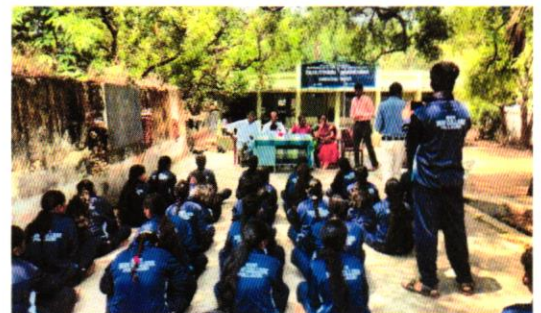

NSS CAMP ORGANISED

PRINCIPAL
N G M COLLEGE, POLLACHI