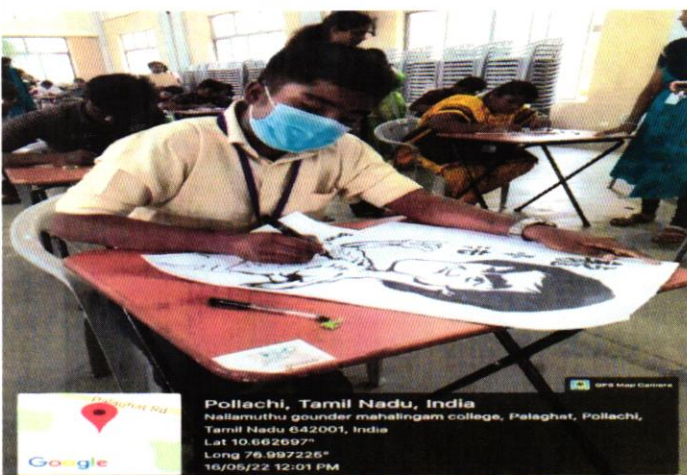

CHITHIRAM - 2022