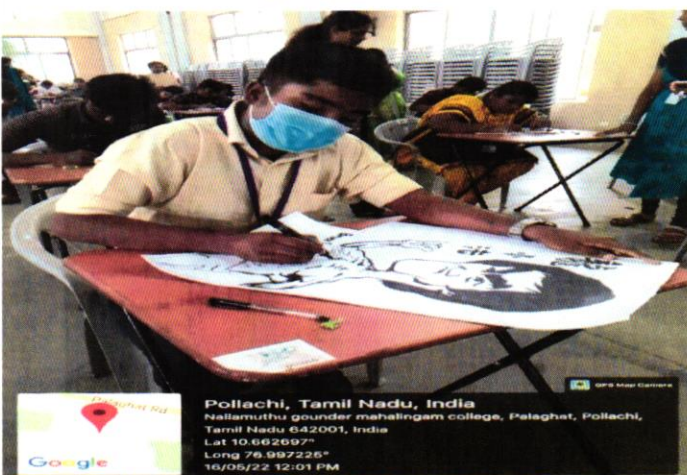

CHITHIRAM - 2022

Pollachi, Tamil Nadu, India
Nallamuthu goudar mahalingam college, Palaghat, Pollachi,
Tamil Nadu 642001, India
Lat 10.662697°
Long 76.997226°
10/05/22 12:01 PM