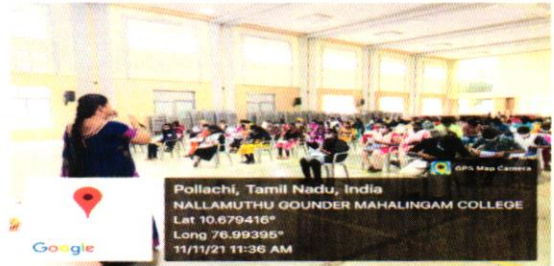

PHOTO GALLERY

TEACHERS DAY CELEBRATION

VOTERS AWARENESS PROGRAMME

MEDICAL CAMP ORGANISED BY STUDENTS GUILD OF SERVICE (SGS) AND NSS

SELF REALIZATION & RIGHT ATTITUDE

HOPE IS BEAUTY FOR STUDENTS

TEACHERS DAY CELEBRATION