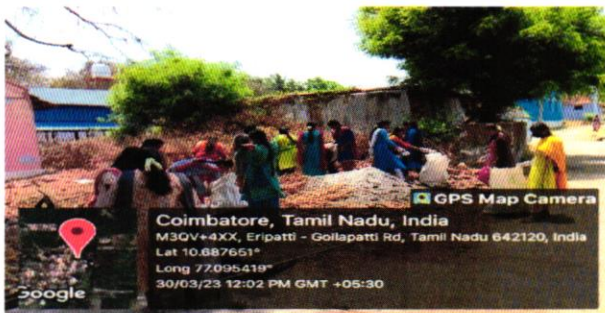

NSS CAMP ORGANISED

[Signature]
PRINCIPAL
N G M COLLEGE, POLLACHI