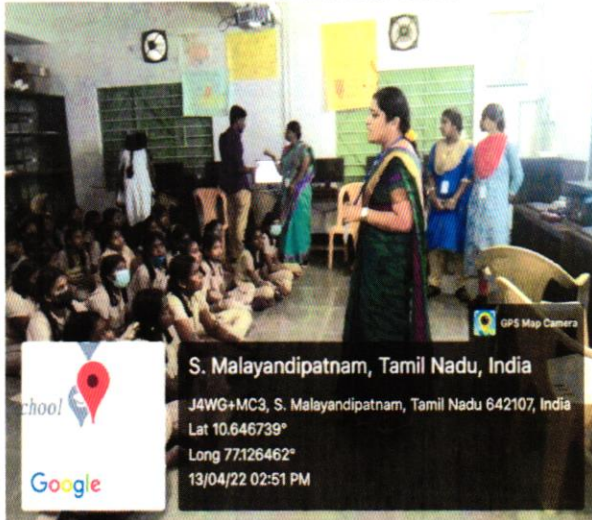

IMPORTANCE OF BLOOD DONATION & HIV ORIENTATION PROGRAMME TO GOVT. SCHOOL STUDENTS

BLOOD DONATION & HIV

WORLD HEALTH DAY

AWARENESS PROGRAMME ON BLOOD DONATION, HEALTH AND HYGIENE

[Handwritten Signature]
PRINCIPAL
N G M COLLEGE, POLLACHI