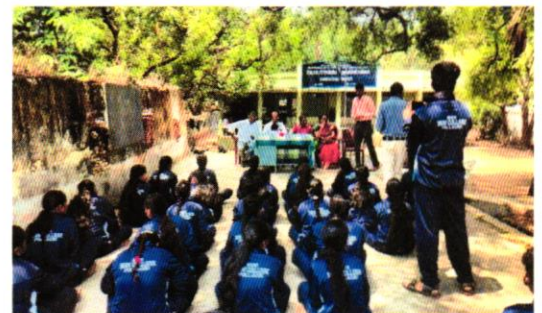

NSS CAMP ORGANISED

[Signature]
PRINCIPAL
N G M COLLEGE, POLLACHI