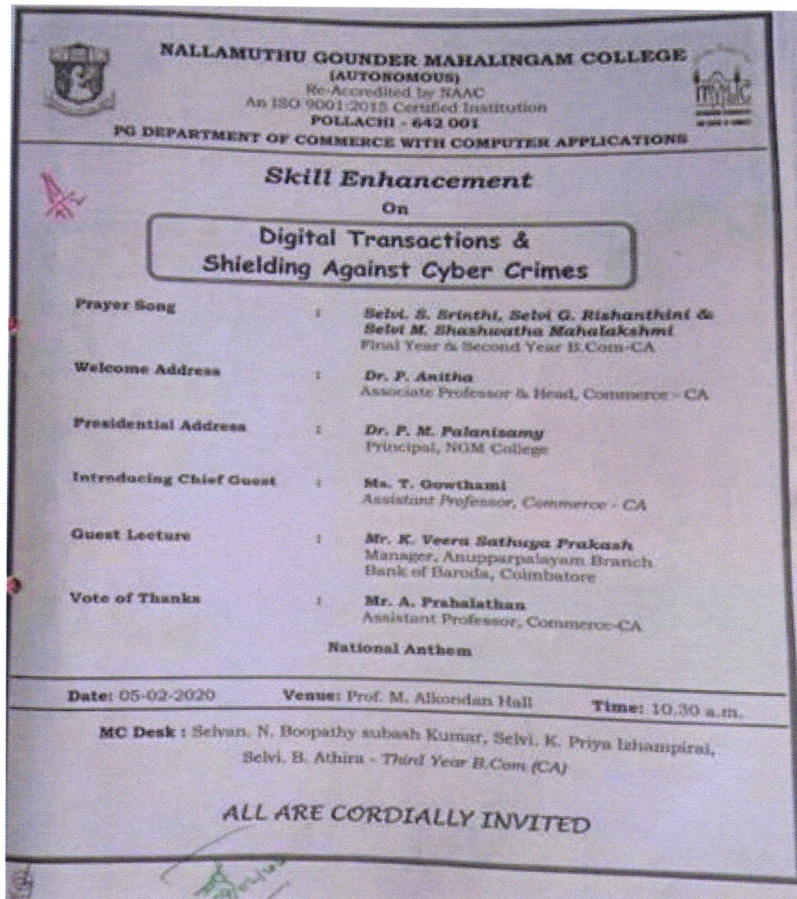

Nallamuthu Gounder Mahalingam College

(An Autonomous Institution, Affiliated to Bharathiar University)

90, Palghat Road, Pollachi - 642001, Coimbatore, Tamil Nadu, India.

95th Rank in NIRF - 2023 among Colleges in India.

3. Skill Enhancement on Digital Transaction & Shielding Against Cyber Crimes – PG Department of Commerce [CA] - 05.02.2020

The PG Department of Commerce (CA) organized a workshop on "Skill Enhancement on Digital Transactions & Shielding against Cyber Crimes" on February 5, 2020. This workshop has been organized to equip students with knowledge and skills which are necessary to safely and effectively engage in digital transactions.