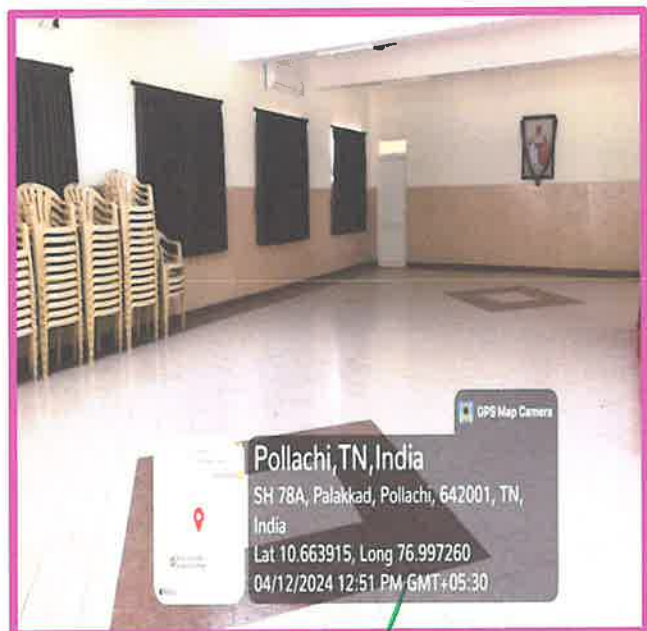

Common Rooms (Waiting Room) for Girls Mariammal Mahalingam Maiyam

[Signature]
PRINCIPAL
NALLAMUTHU GOUNDER MAHALINGAM COLLEGE, POLLACHI