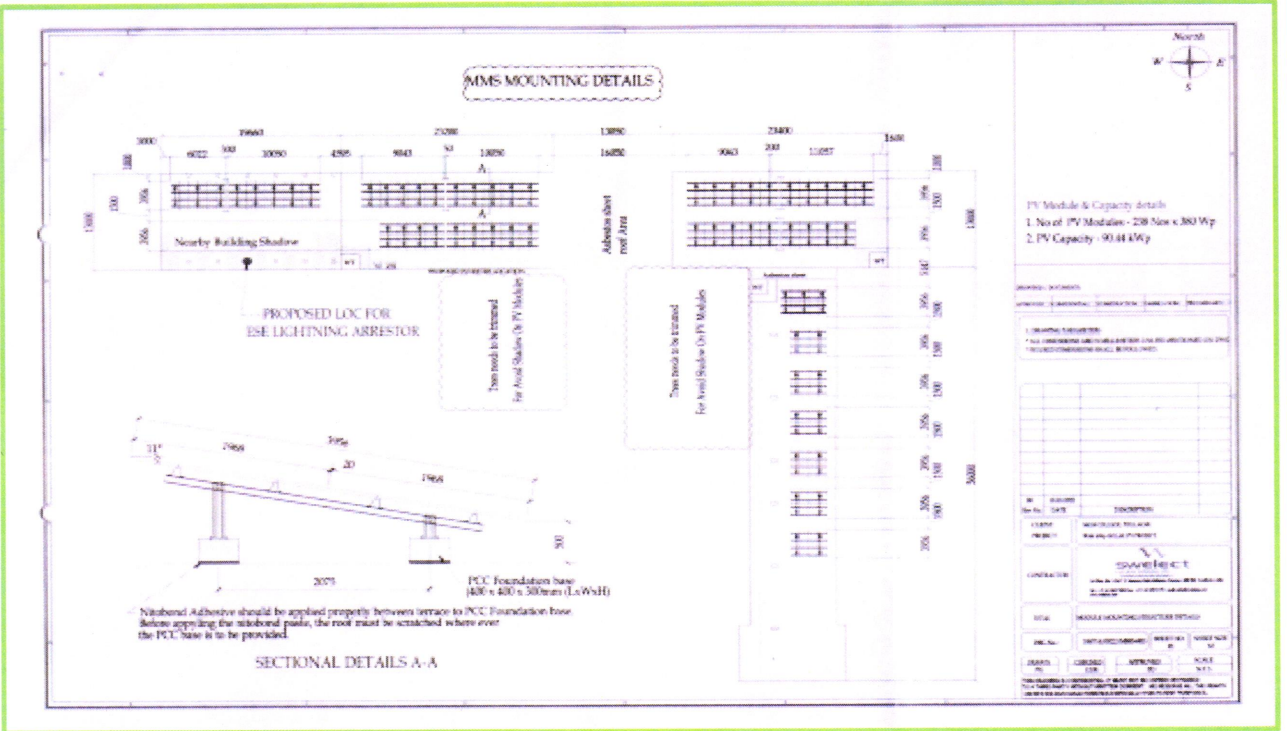

Nallamuthu Gounder Mahalingam College

(An Autonomous Institution, Affiliated to Bharathiar University)

90, Palghat Road, Pollachi - 642001, Coimbatore, Tamil Nadu, India.

95th Rank in NIRF – 2023 among Colleges in India.