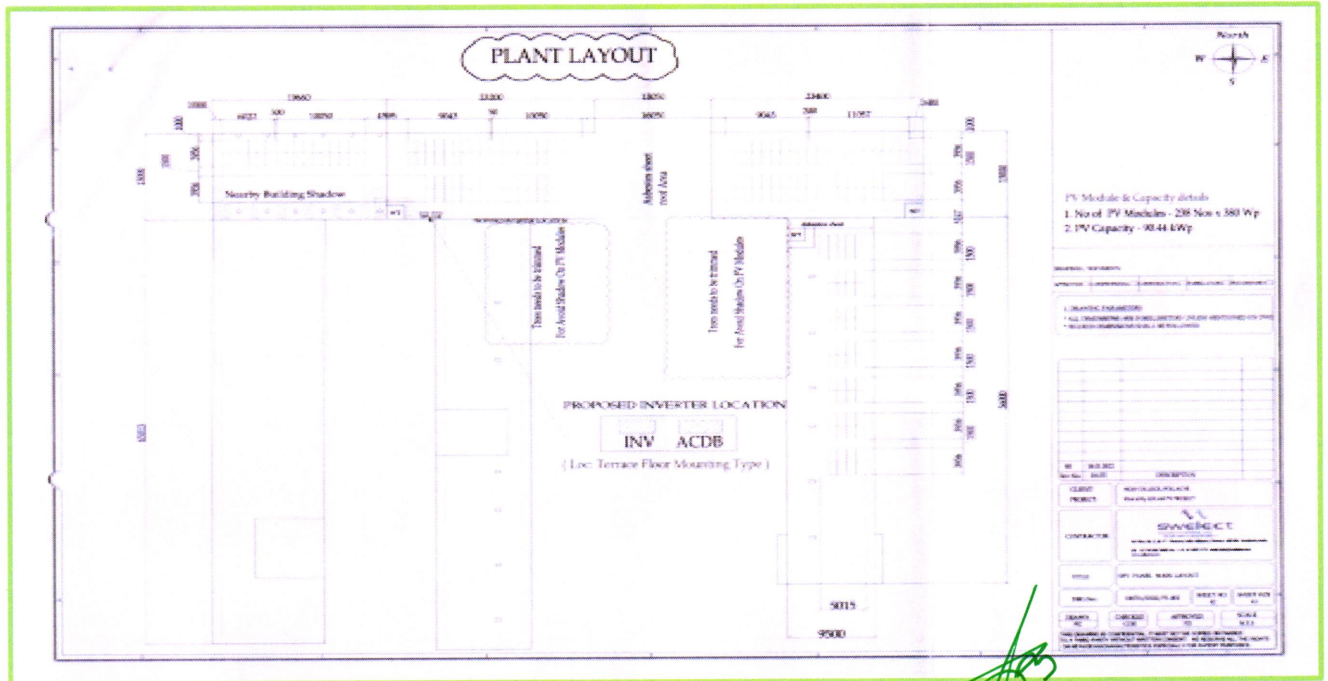

## Array Layout and Single Line Diagram of 90.44 KW

Criteria: **VII : Institutional Values and Best Practices**

PRINCIPAL  
N.G.M. COLLEGE, POLLACHI