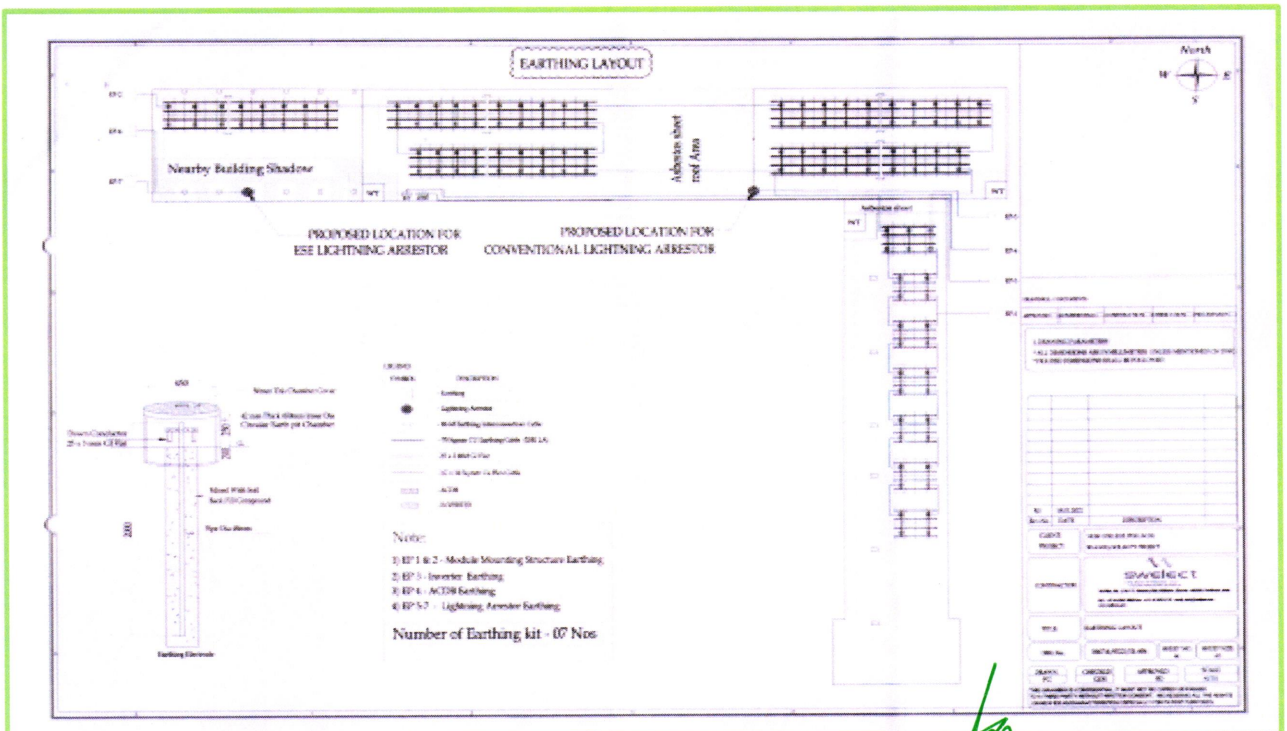

Nallamuthu Gounder Mahalingam College

(An Autonomous Institution, Affiliated to Bharathiar University)

90, Palghat Road, Pollachi - 642001, Coimbatore, Tamil Nadu, India.

95th Rank in NIRF – 2023 among Colleges in India.