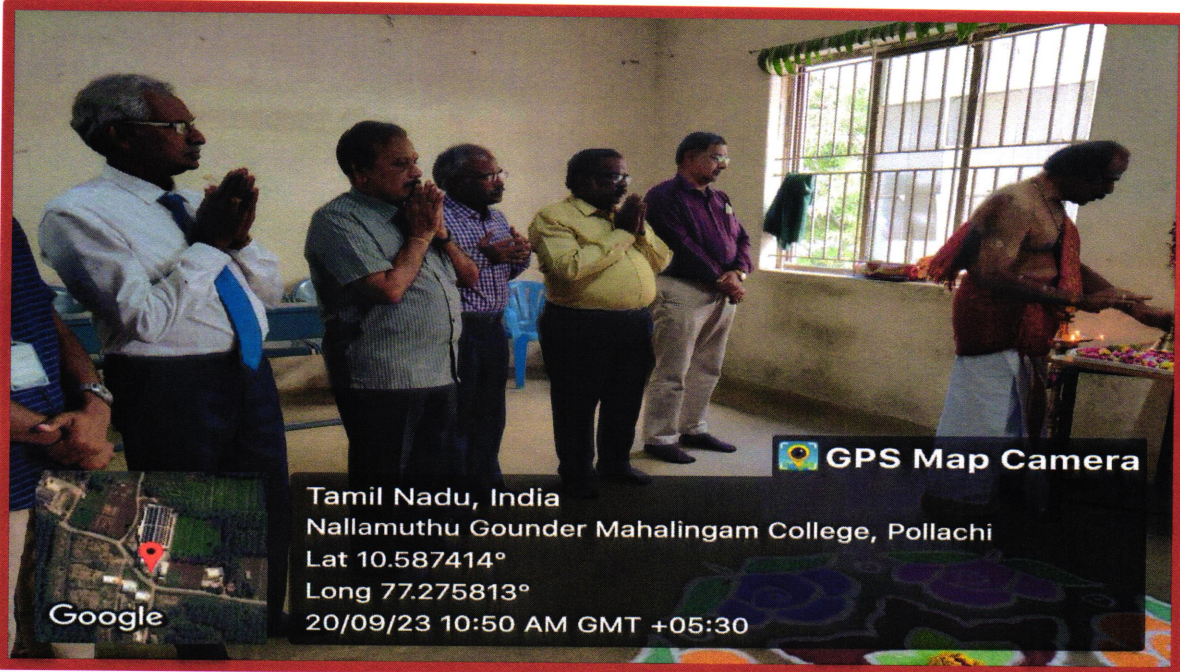

Nallamuthu Gounder Mahalingam College

(An Autonomous Institution, Affiliated to Bharathiar University)
90, Palghat Road, Pollachi - 642001, Coimbatore, Tamil Nadu, India.
95th Rank in NIRF – 2023 among Colleges in India.

Criteria: **VII : Institutional Values and Best Practices**

Dr. R. MUTHUKUMARAN,
M.A., M.Phil., B.Ed., Ph.D.,
PRINCIPAL | 2

N.G.M. College, Pollachi - 642 001
Coimbatore District