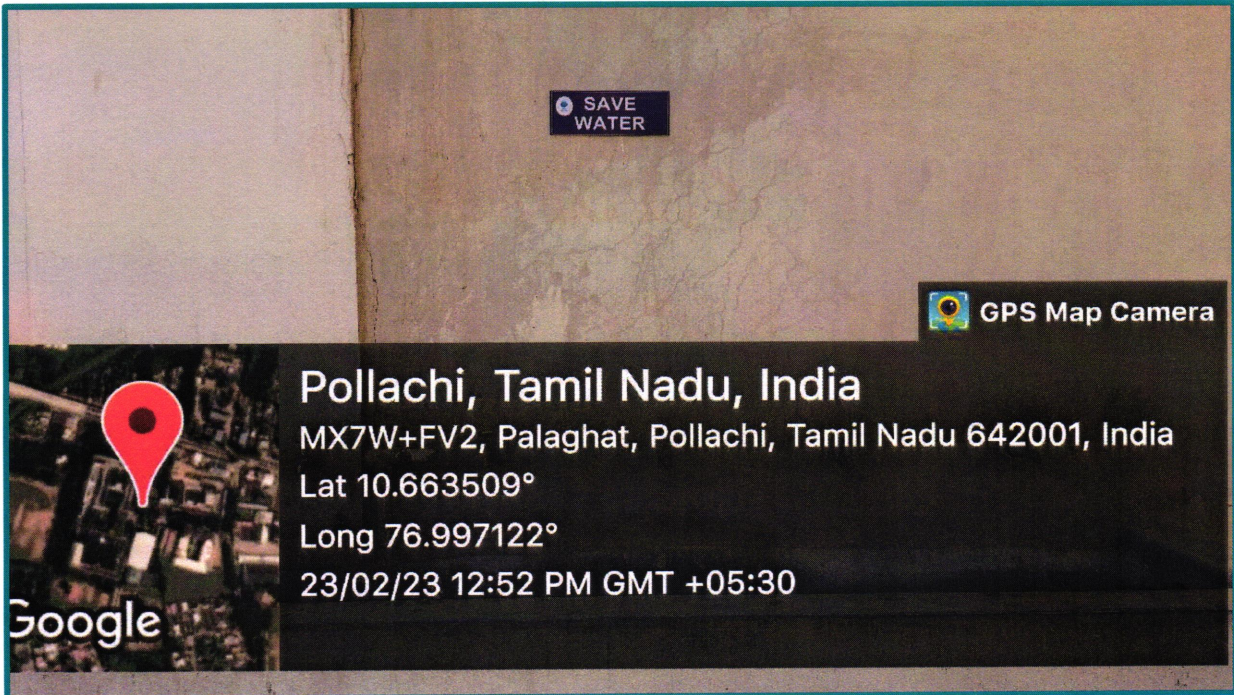

Nallamuthu Gounder Mahalingam College

(An Autonomous Institution, Affiliated to Bharathiar University)

90, Palghat Road, Pollachi -642001, Coimbatore, Tamil Nadu, India.

95th Rank in NIRF – 2023 among Colleges in India.

(Handwritten Signature)
PRINCIPAL
N G M COLLEGE . POLLACHI

MALLAMUTHU GOUNDER
POLLACHI
MAHALINGAM COLLEGE