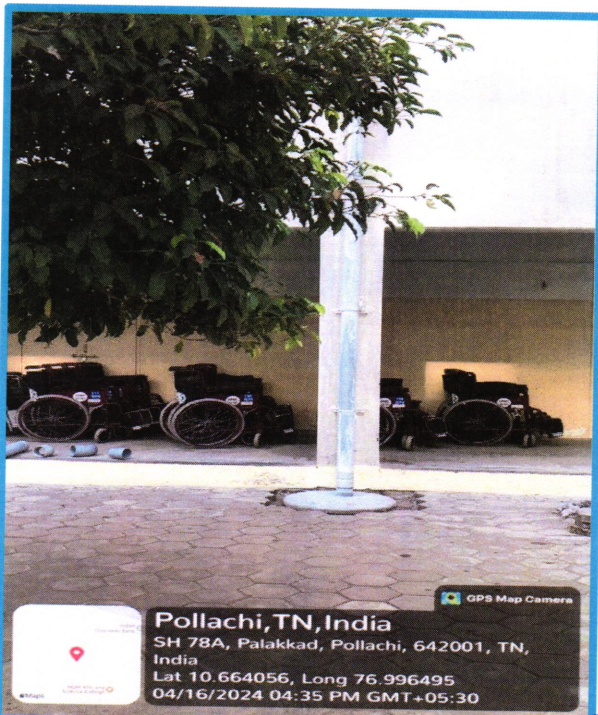

'D' BLOCK

Rain Water Trench Drain