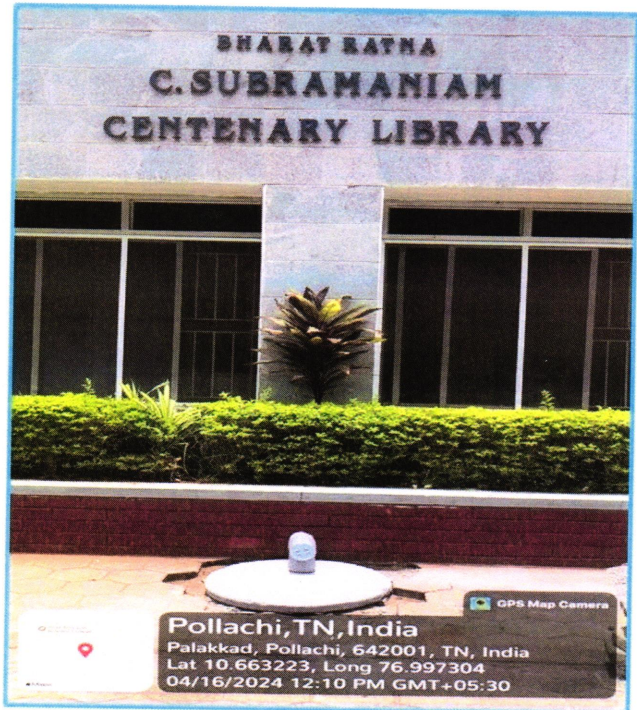

Pollachi, TN, India
Palakkad, Pollachi, 642001, TN, India
Lat 10.663223, Long 76.997304
04/16/2024 12:10 PM GMT+05:30