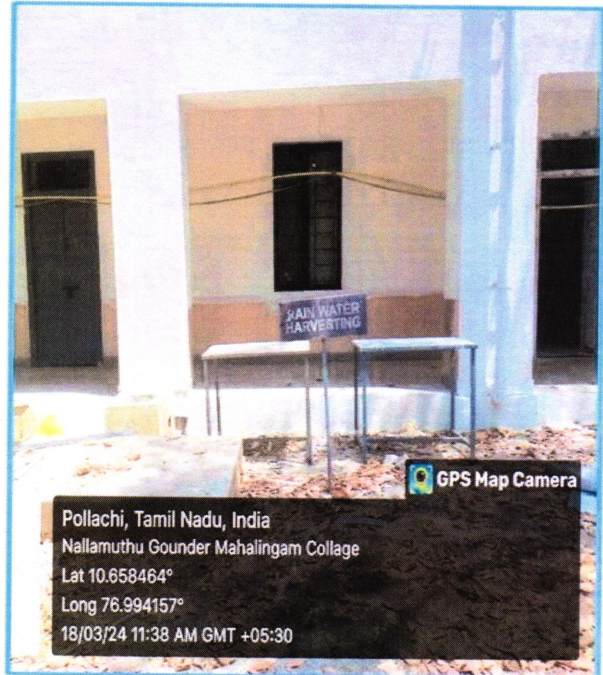

Rain Water Harvesting Structures - Girls Hostel

PRINCIPAL
N.G.M. COLLEGE, POLLACHI

Nallamuthu Gounder Mahalingam College

(An Autonomous Institution, Affiliated to Bharathiar University)
90, Palghat Road, Pollachi - 642001, Coimbatore, Tamil Nadu, India.
95th Rank in NIRF – 2023 among Colleges in India.