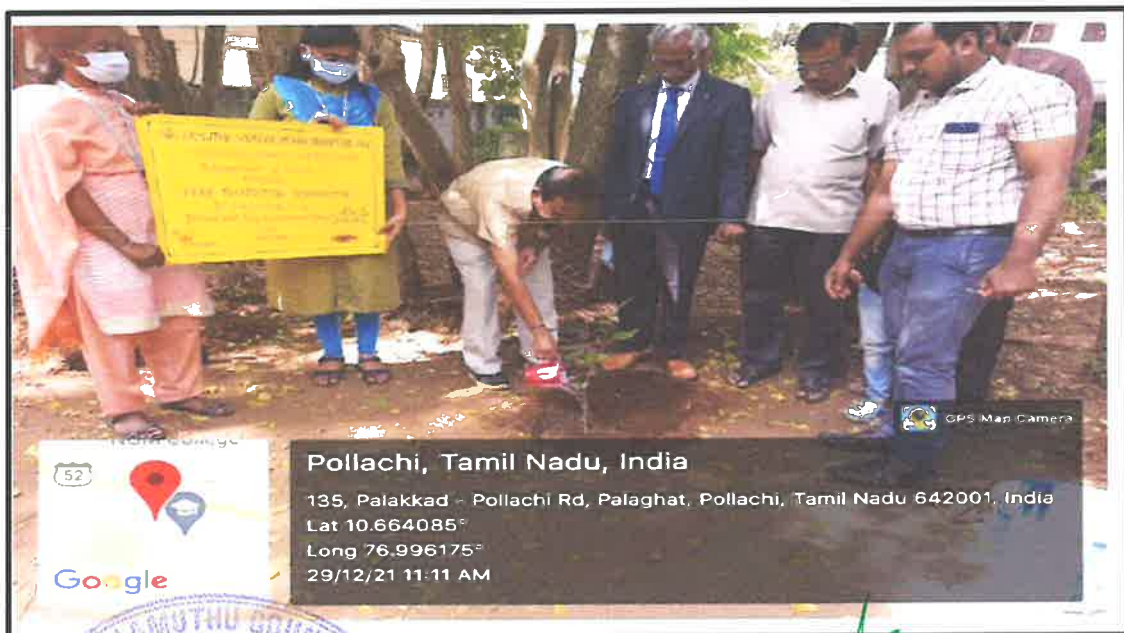

12.Tree Plantation Programme – Green Society - 29.12.2021

PRINCIPAL
N.G.M COLLEGE, POLLACHI