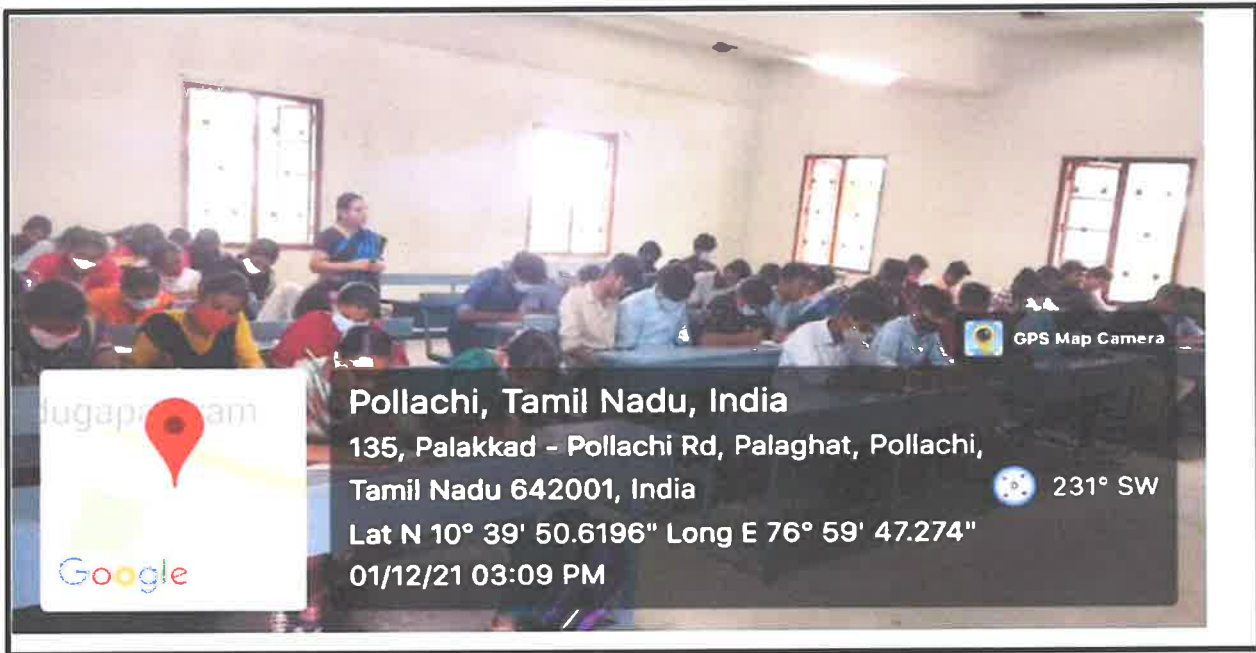

### 13. Drawing Competition on Jeevan Aur Prakruthi – Life and Nature – Department of Hindi – 01.12.2021