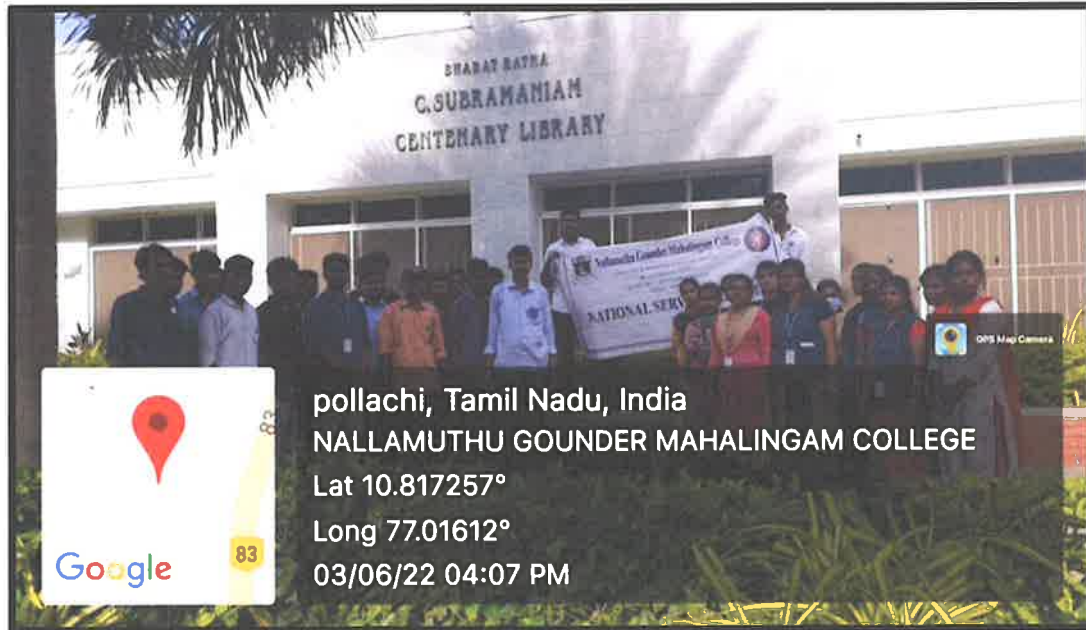

Nallamuthu Gounder Mahalingam College

(An Autonomous Institution, Affiliated to Bharathiar University)

90, Palghat Road, Pollachi - 642001, Coimbatore, Tamil Nadu, India.

95th Rank in NIRF – 2023 among Colleges in India.

10. College Cleaning Program – National Service Scheme - 03.06.2022

pollachi, Tamil Nadu, India
NALLAMUTHU GOUNDER MAHALINGAM COLLEGE
Lat 10.817257°
Long 77.01612°
03/06/22 04:07 PM