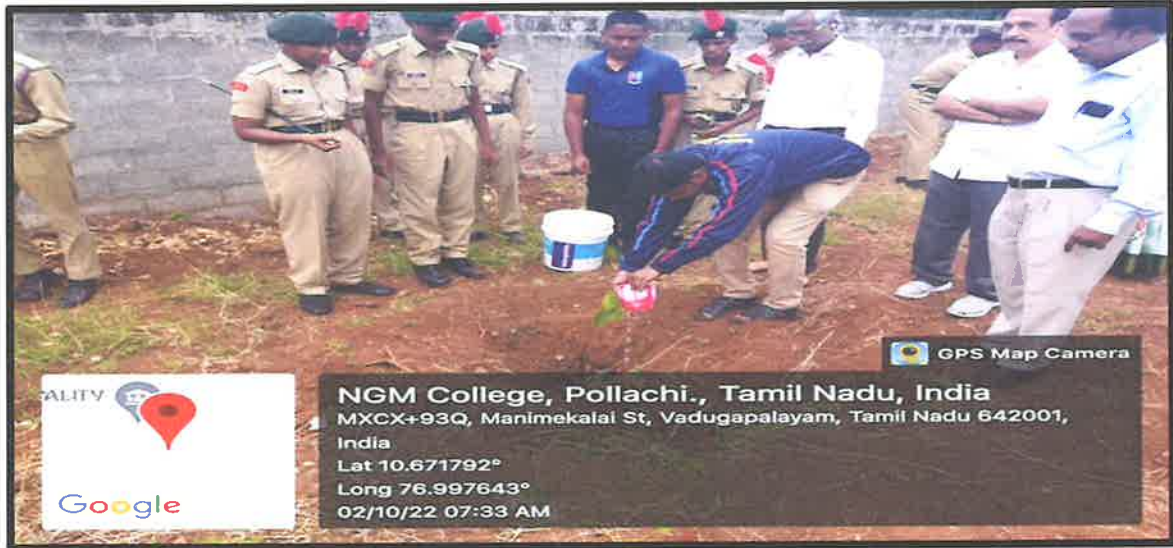

Nallamuthu Gounder Mahalingam College

(An Autonomous Institution, Affiliated to Bharathiar University)
90, Palghat Road, Pollachi - 642001, Coimbatore, Tamil Nadu, India.
95th Rank in NIRF – 2023 among Colleges in India.

3. Planted Tree Saplings – National Cadet Corp – 02.10.2022

[Handwritten Signature]

PRINCIPAL
NGM COLLEGE, POLLACHI