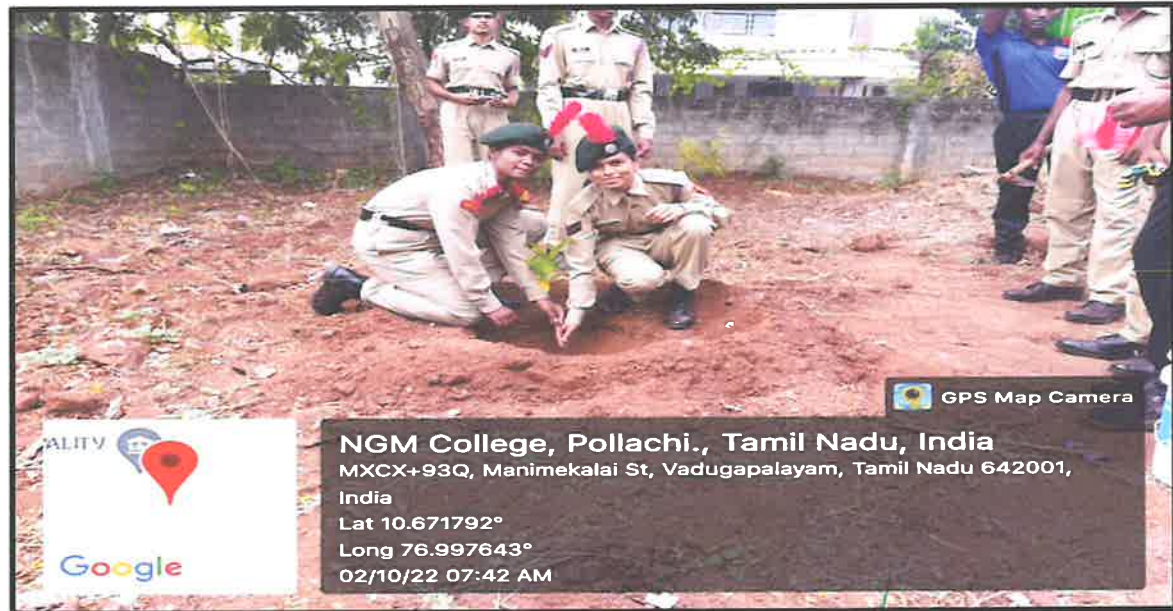

Nallamuthu Gounder Mahalingam College

(An Autonomous Institution, Affiliated to Bharathiar University)
90, Palghat Road, Pollachi - 642001, Coimbatore, Tamil Nadu, India.
95th Rank in NIRF – 2023 among Colleges in India.

3. Planted Tree Saplings – National Cadet Corp – 02.10.2022

[Handwritten Signature]

PRINCIPAL
NGM COLLEGE, POLLACHI