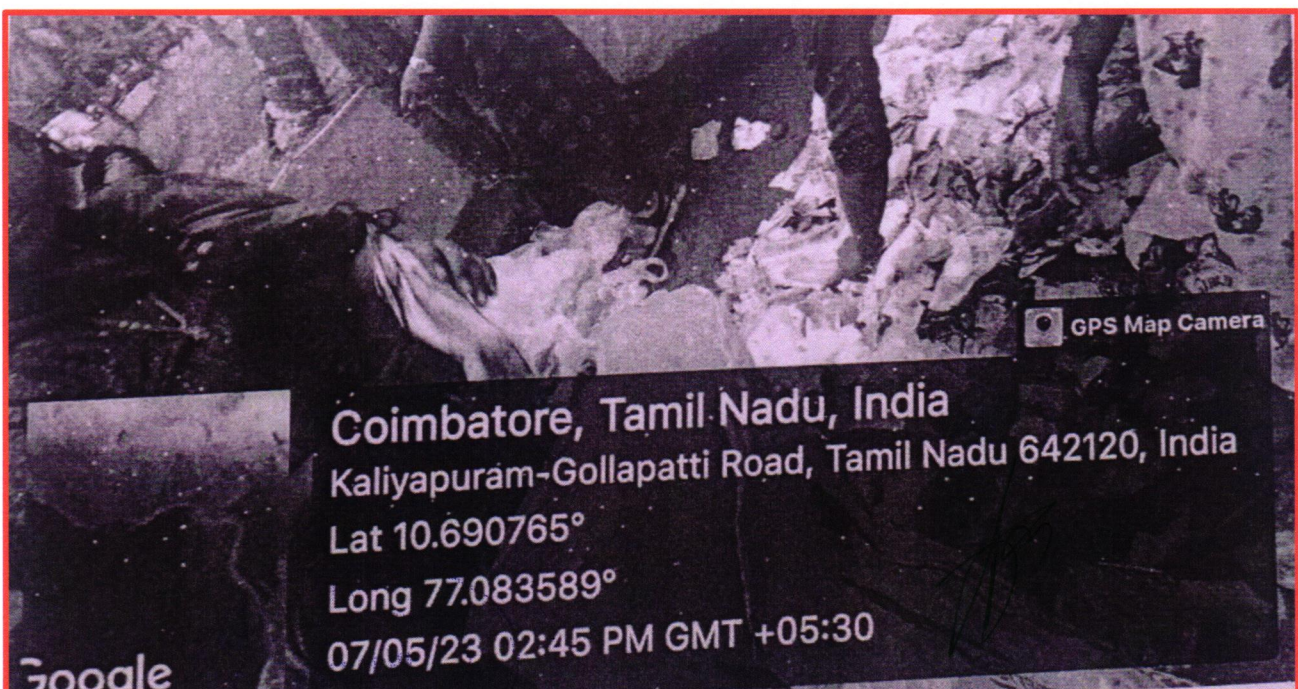

Nallamuthu Gounder Mahalingam College

(An Autonomous Institution, Affiliated to Bharathiar University)

90, Palghat Road, Pollachi - 642001, Coimbatore, Tamil Nadu, India.

95th Rank in NIRF – 2023 among Colleges in India.

2022-2023

Environment Promotion and Sustainability Activities

1. Plastic Recycling in Kaliyapuram harath iru varapani) – 07.05.2023 – National Service Scheme

PRINCIPAL
NGM COLLEGE, POLLACHI