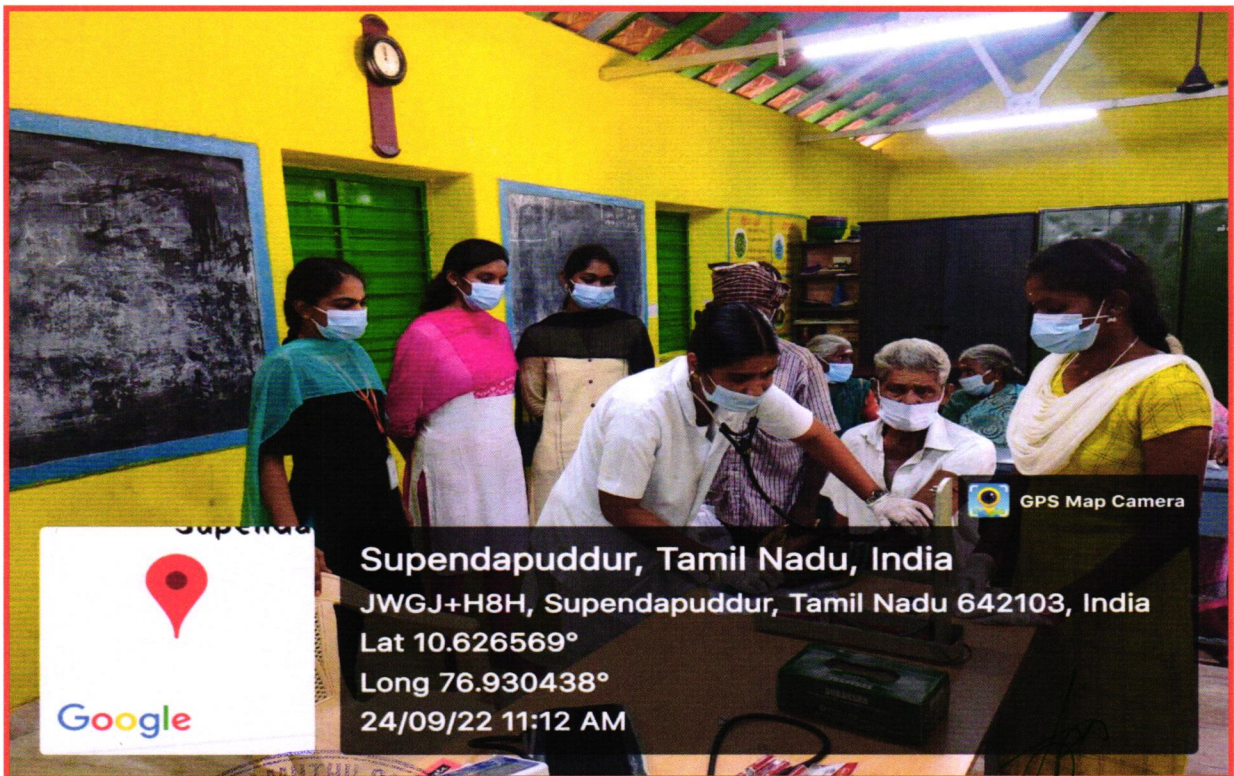

5. Medical Camp - 24.09.2022 – National Service Scheme

PRINCIPAL
NGM COLLEGE, POLLACHI