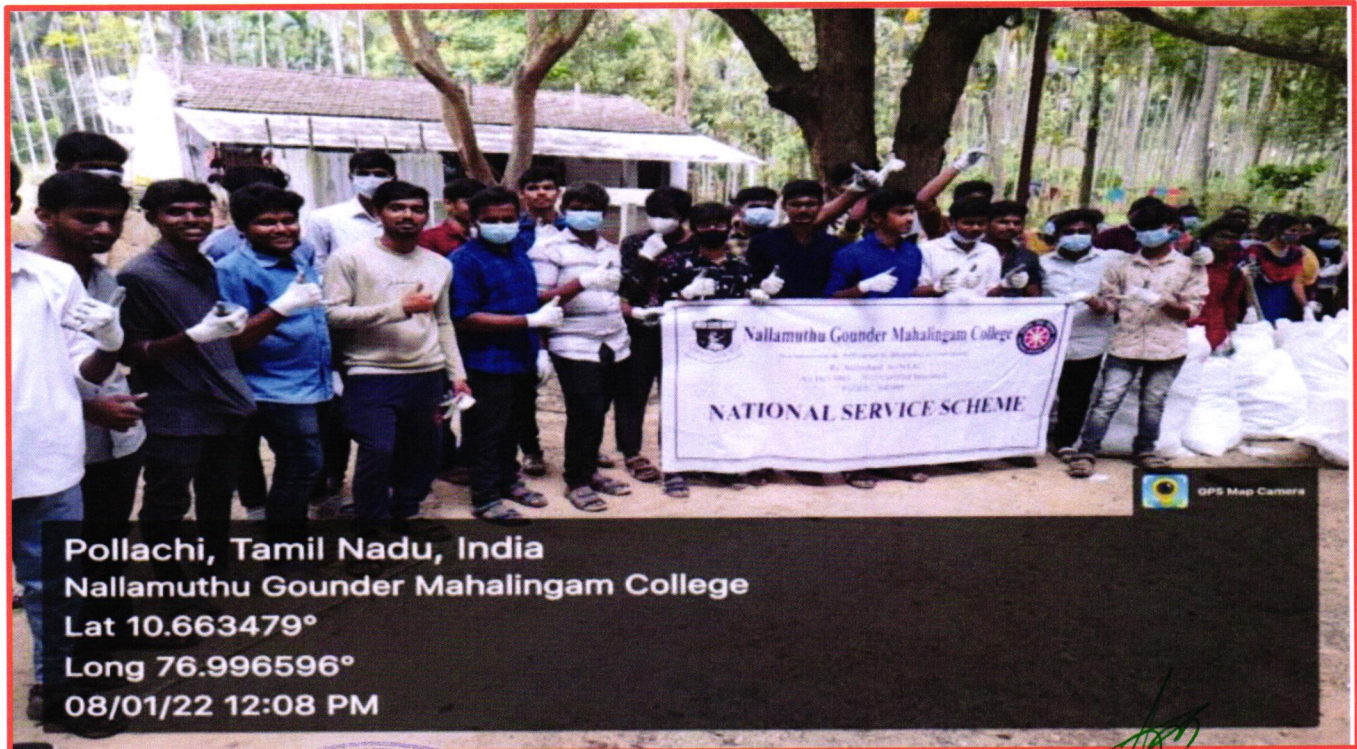

Nallamuthu Gounder Mahalingam College

(An Autonomous Institution, Affiliated to Bharathiar University)
90, Palghat Road, Pollachi - 642001, Coimbatore, Tamil Nadu, India.
95th Rank in NIRF – 2023 among Colleges in India.

Pollachi, Tamil Nadu, India
Nallamuthu Gounder Mahalingam College
Lat 10.663479°
Long 76.996596°
08/01/22 10:41 AM

Pollachi, Tamil Nadu, India
Nallamuthu Gounder Mahalingam College
Lat 10.663479°
Long 76.996596°
08/01/22 12:08 PM