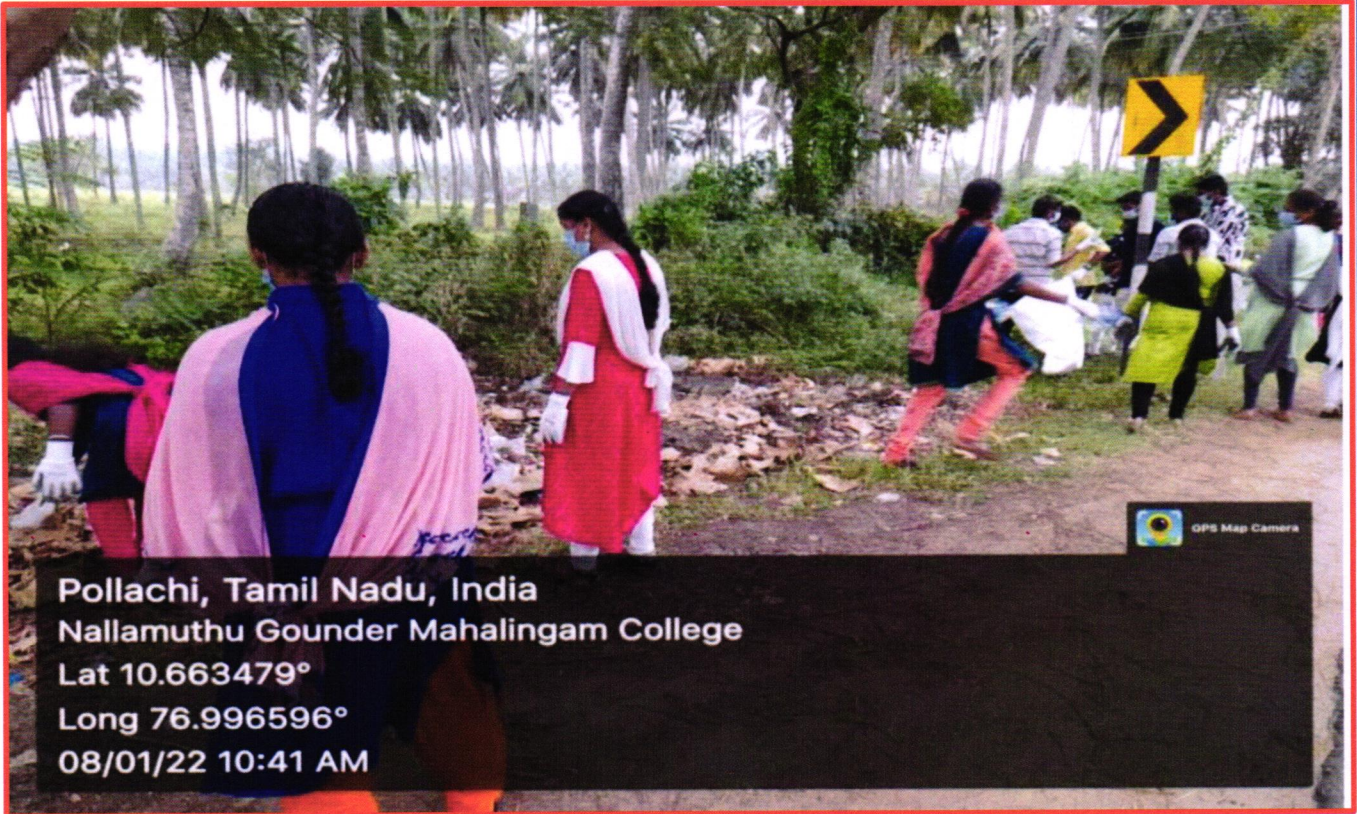

Nallamuthu Gounder Mahalingam College

(An Autonomous Institution, Affiliated to Bharathiar University)
90, Palghat Road, Pollachi - 642001, Coimbatore, Tamil Nadu, India.
95th Rank in NIRF – 2023 among Colleges in India.

Pollachi, Tamil Nadu, India
Nallamuthu Gounder Mahalingam College
Lat 10.663479°
Long 76.996596°
08/01/22 10:41 AM