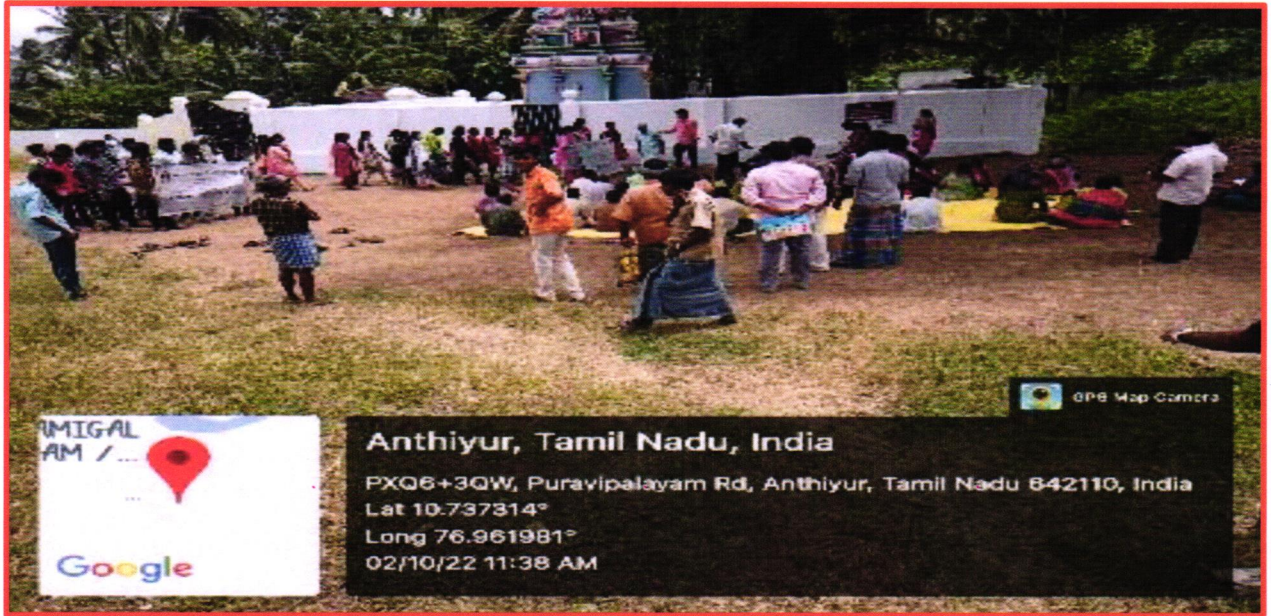

Nallamuthu Gounder Mahalingam College

(An Autonomous Institution, Affiliated to Bharathiar University)
90, Palghat Road, Pollachi - 642001, Coimbatore, Tamil Nadu, India.
95th Rank in NIRF – 2023 among Colleges in India.