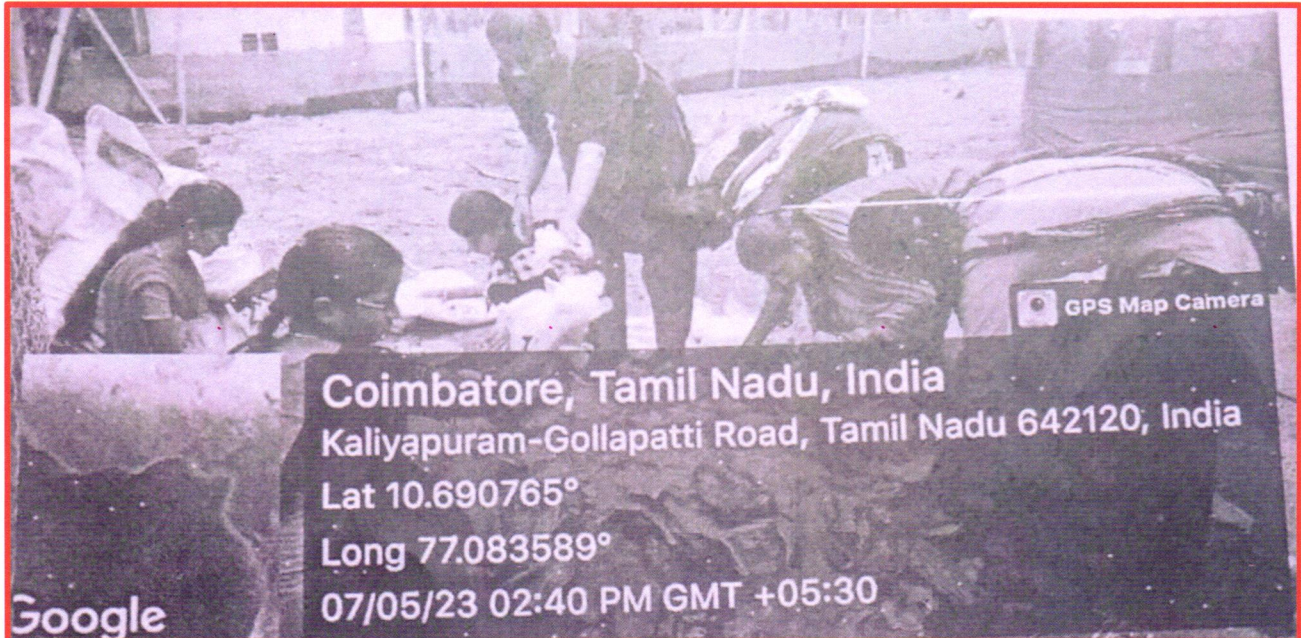

Nallamuthu Gounder Mahalingam College

(An Autonomous Institution, Affiliated to Bharathiar University)

90, Palghat Road, Pollachi - 642001, Coimbatore, Tamil Nadu, India.

95th Rank in NIRF – 2023 among Colleges in India.

2022-2023

Environment Promotion and Sustainability Activities

1. Plastic Recycling in Kaliyapuram harath iru varapani) – 07.05.2023 – National Service Scheme

PRINCIPAL
NGM COLLEGE, POLLACHI