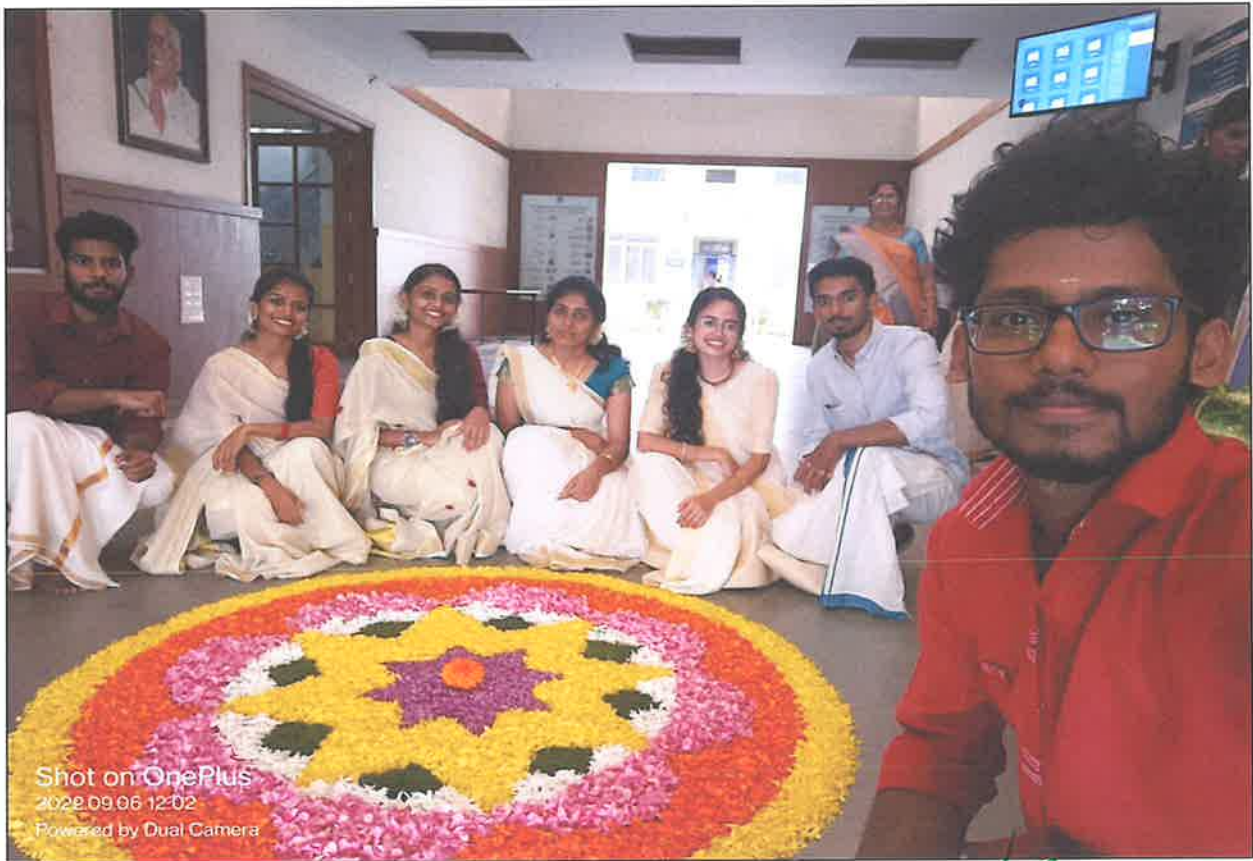

Shot on OnePlus
Coimbatore, Tamil Nadu, India
Powered by Dual Camera

Shot on OnePlus
2022.09.06 12:02
Powered by Dual Camera

Criteria: **VII : Institutional Values and Best Practices**

PRINCIPAL
N.G.M. COLLEGE, POLLACHI | 34