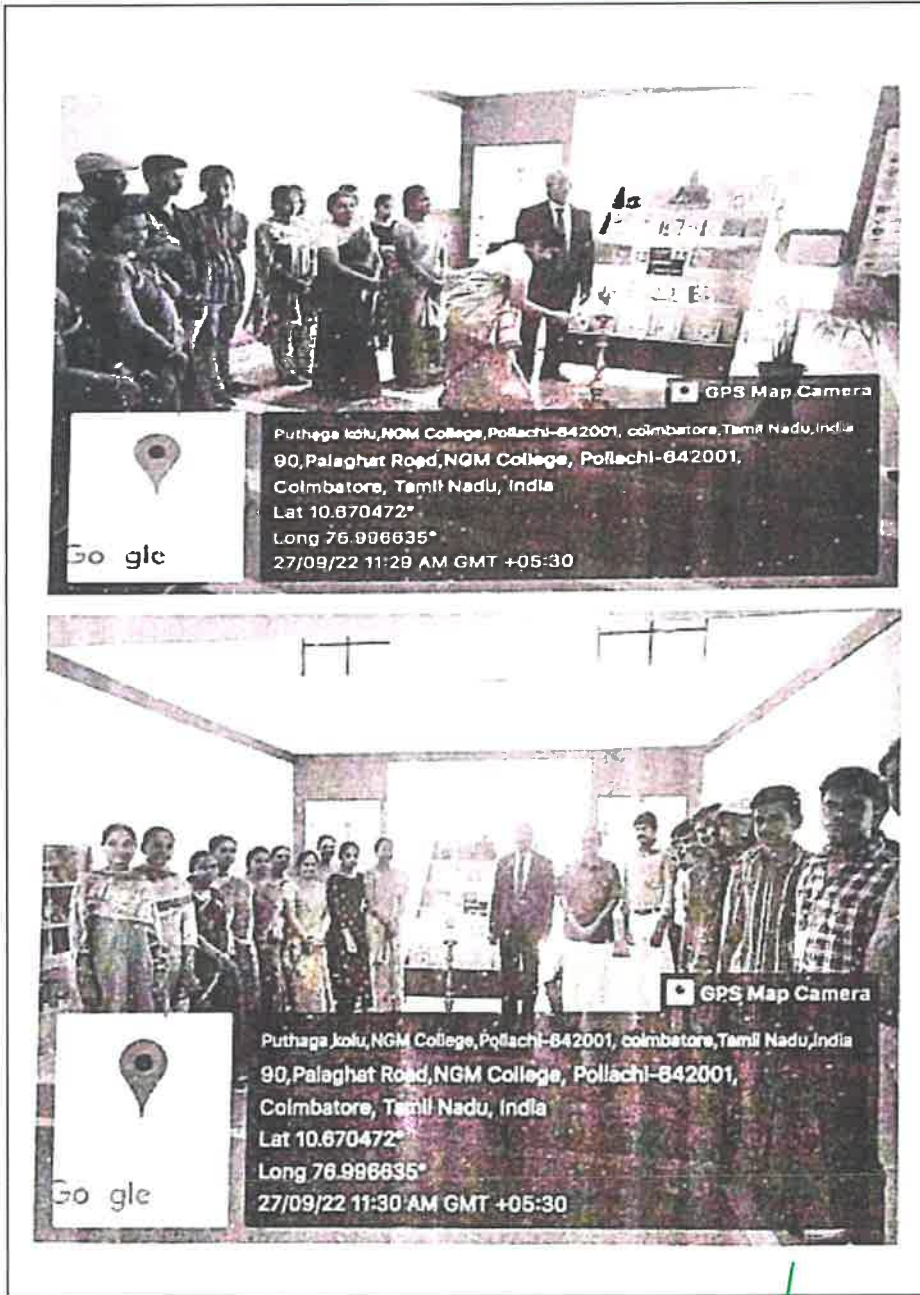

Nallamuthu Gounder Mahalingam College

(An Autonomous Institution, Affiliated to Bharathiar University)
90, Palghat Road, Pollachi - 642001, Coimbatore, Tamil Nadu, India.
95th Rank in NIRF – 2023 among Colleges in India.

PRINCIPAL
NGM COLLEGE, POLLACHI