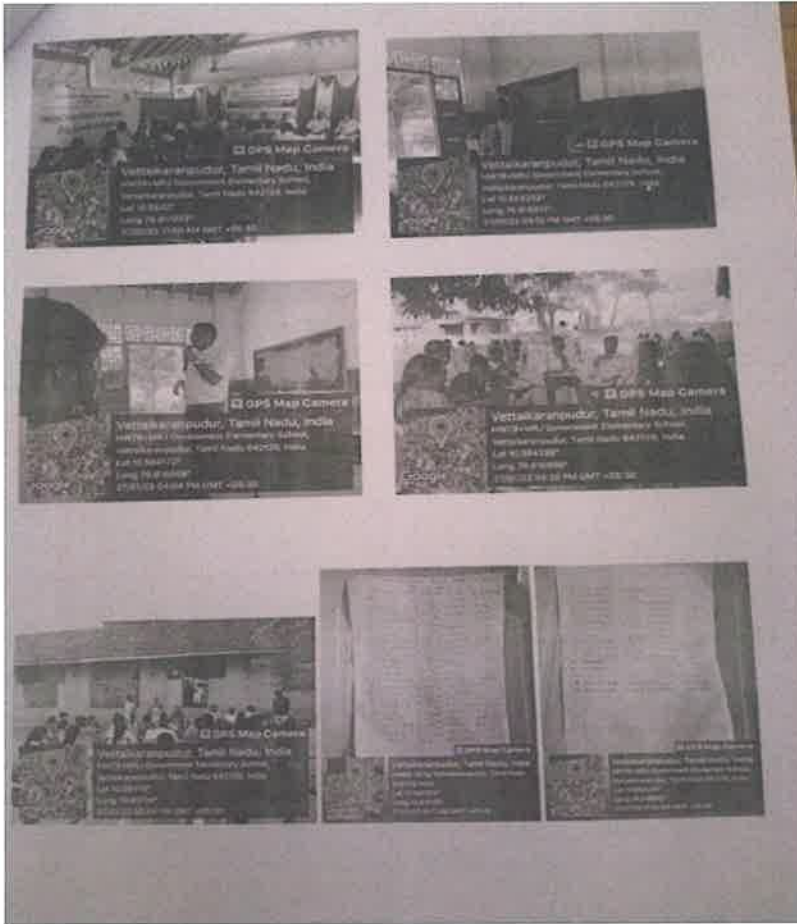

Nallamuthu Gounder Mahalingam College

(An Autonomous Institution, Affiliated to Bharathiar University)
90, Palghat Road, Pollachi - 642001, Coimbatore, Tamil Nadu, India.
95th Rank in NIRF – 2023 among Colleges in India.

[Handwritten Signature]
PRINCIPAL
NALLAMUTHU GOUNDER MAHALINGAM COLLEGE, POLLACHI