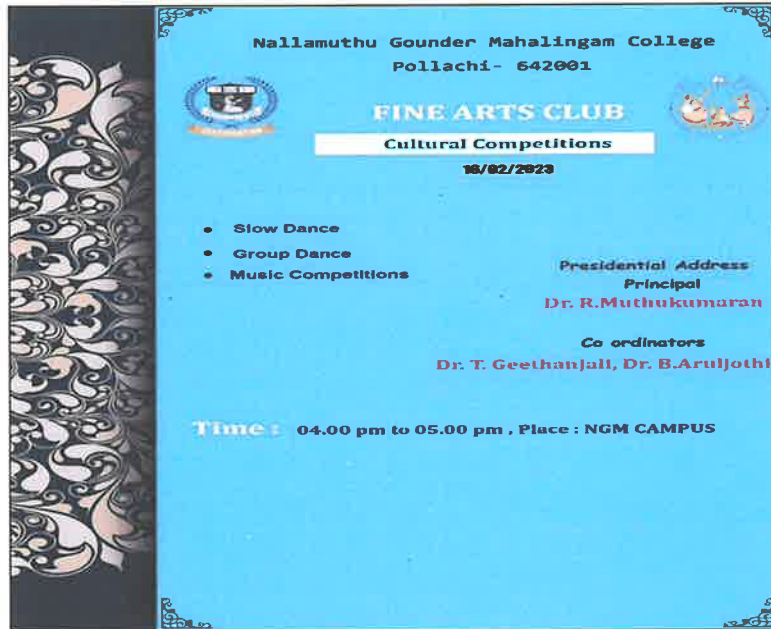

Nallamuthu Gounder Mahalingam College

(An Autonomous Institution, Affiliated to Bharathiar University)
90, Palghat Road, Pollachi - 642001, Coimbatore, Tamil Nadu, India.
95th Rank in NIRF – 2023 among Colleges in India.

Institutional Efforts / Initiatives for promoting tolerance and harmony towards Cultural Diversity

1. Cultural Competitions (Solo dance, Group dance, Musical Instruments - Fine Arts Club - 16.02.2023

(Handwritten signature)

Criteria: **VII : Institutional Values and Best Practices**