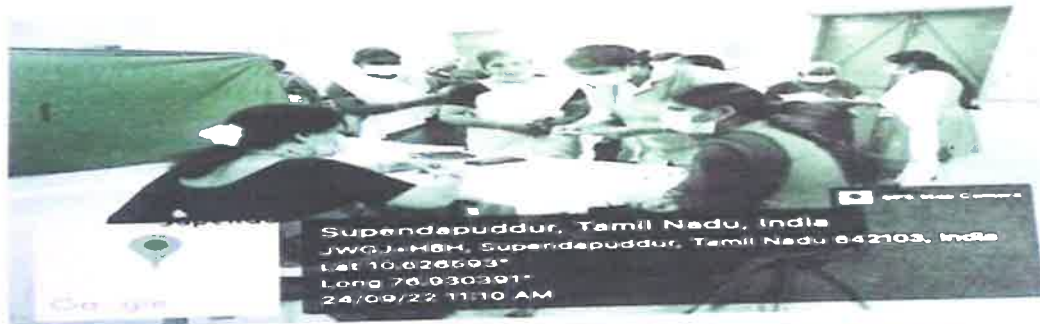

Nallamuthu Gounder Mahalingam College

(An Autonomous Institution, Affiliated to Bharathiar University)
90, Palghat Road, Pollachi - 642001, Coimbatore, Tamil Nadu, India.
95th Rank in NIRF – 2023 among Colleges in India.

PRINCIPAL

Dr. R. MUTHUKUMARAN,
M.A., M.Phil., B.Ed., Ph.D.,
PRINCIPAL
N.G.M. College, Pollachi - 642 001
Coimbatore District