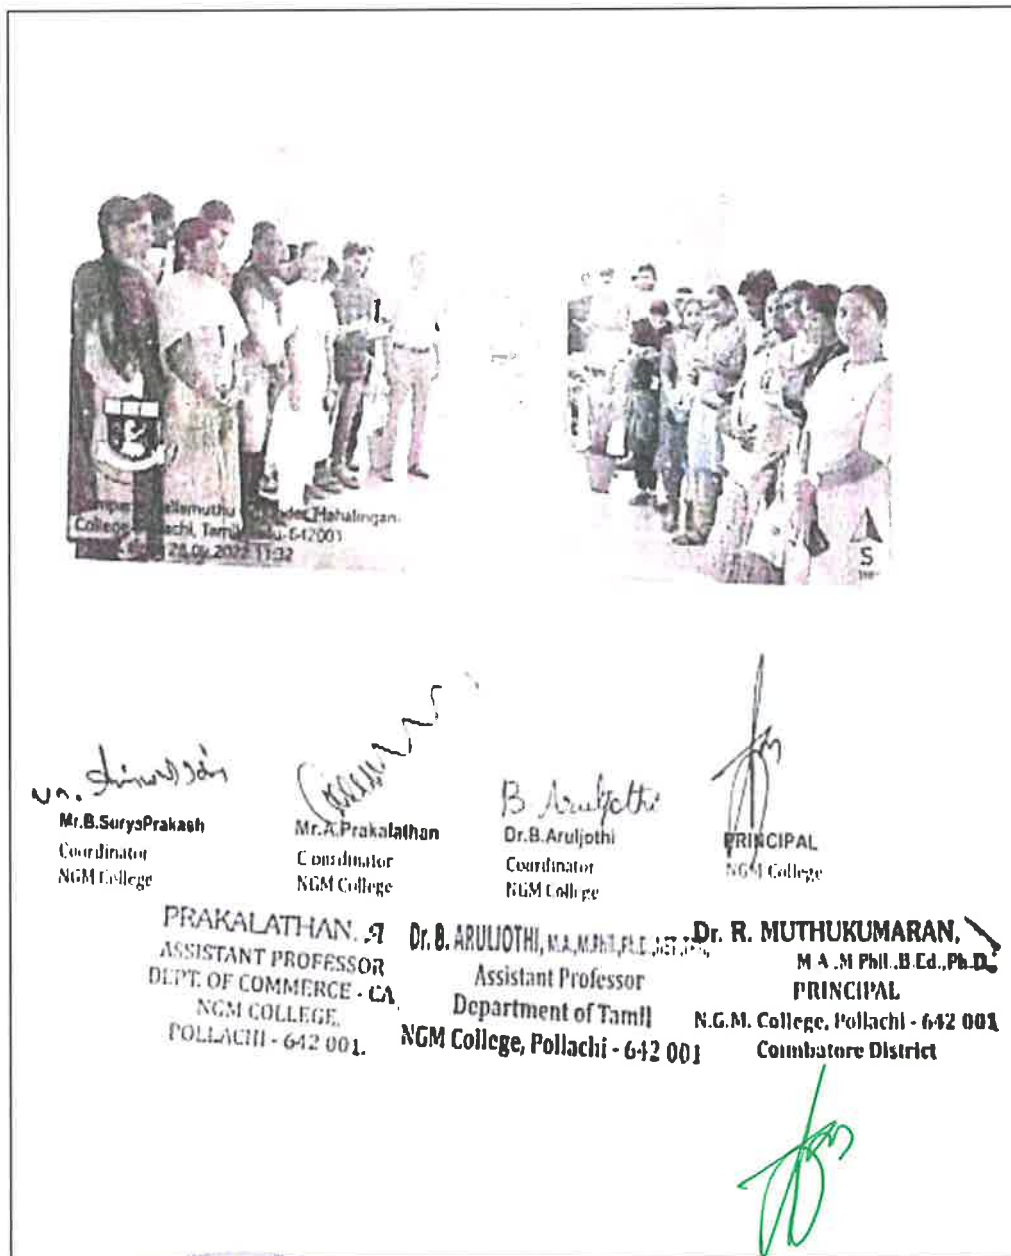

Nallamuthu Gounder Mahalingam College

(An Autonomous Institution, Affiliated to Bharathiar University)
90, Palghat Road, Pollachi - 642001, Coimbatore, Tamil Nadu, India.
95th Rank in NIRF – 2023 among Colleges in India.

PRINCIPAL
N G M COLLEGE, POLLACHI