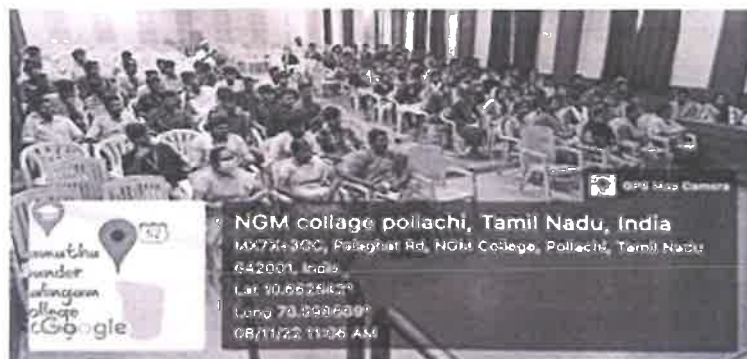

Dr. R. Nandhakumar delivering lecture on "The Challenges of Global Change: Chemistry for Sustainable Development"

[Handwritten Signature]
PRINCIPAL
NGM COLLEGE, POLLACHI