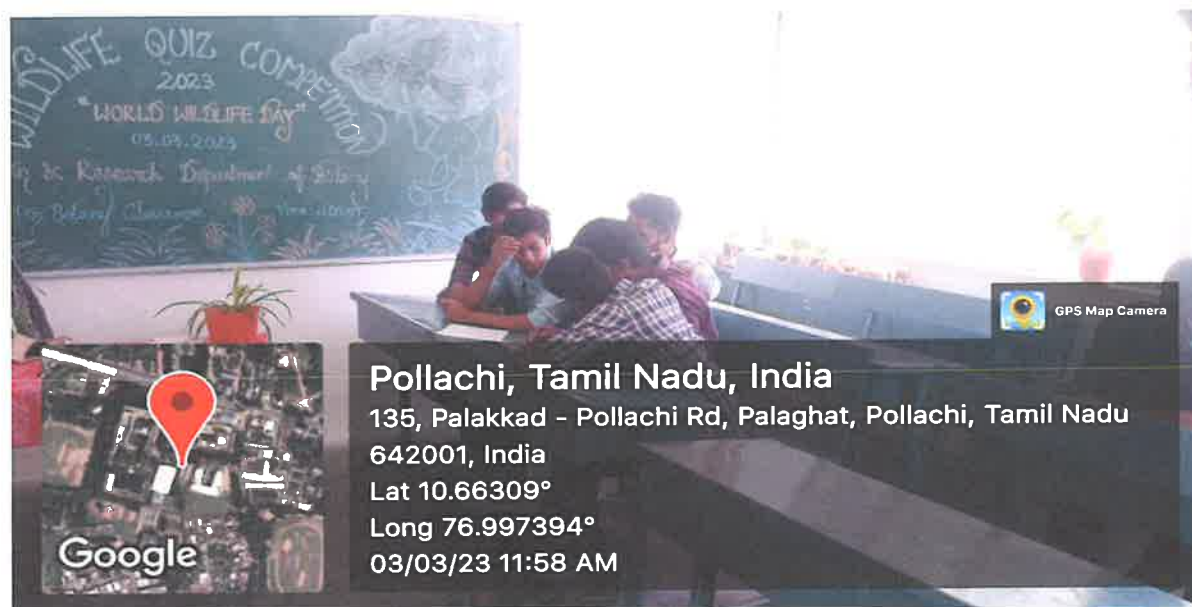

(An Autonomous Institution, Affiliated to Bharathiar University)

90, Palghat Road, Pollachi - 642001, Coimbatore, Tamil Nadu, India.

95th Rank in NIRF – 2023 among Colleges in India.

7. National Science Day & World Wildlife Day – PG Department of Botany – 03.03.2023