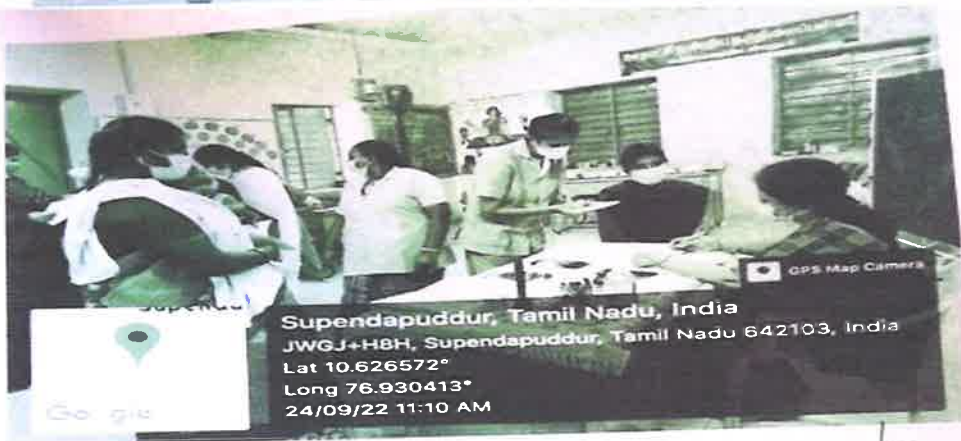

Nallamuthu Gounder Mahalingam College

(An Autonomous Institution, Affiliated to Bharathiar University)
90, Palghat Road, Pollachi - 642001, Coimbatore, Tamil Nadu, India.
95th Rank in NIRF – 2023 among Colleges in India.

PRINCIPAL

Dr. R. MUTHUKUMARAN,
M.A., M.Phil., B.Ed., Ph.D.,
PRINCIPAL
N.G.M. College, Pollachi - 642 001
Coimbatore District