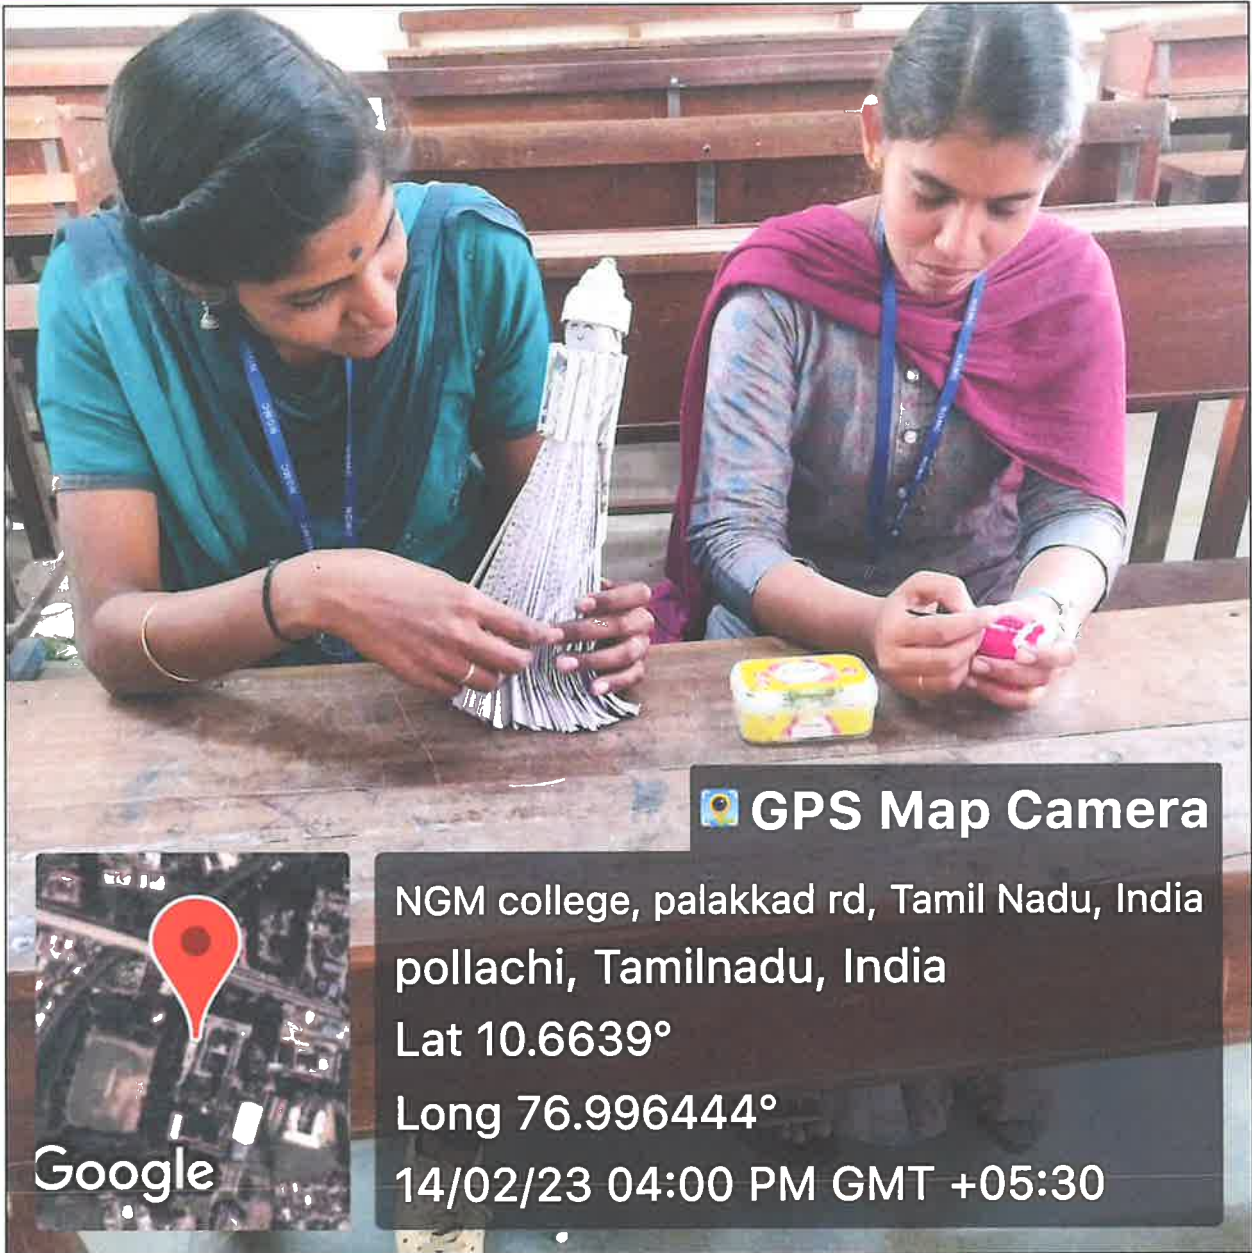

Nallamuthu Gounder Mahalingam College

(An Autonomous Institution, Affiliated to Bharathiar University)

90, Palghat Road, Pollachi - 642001, Coimbatore, Tamil Nadu, India.

95th Rank in NIRF – 2023 among Colleges in India.

📍 GPS Map Camera