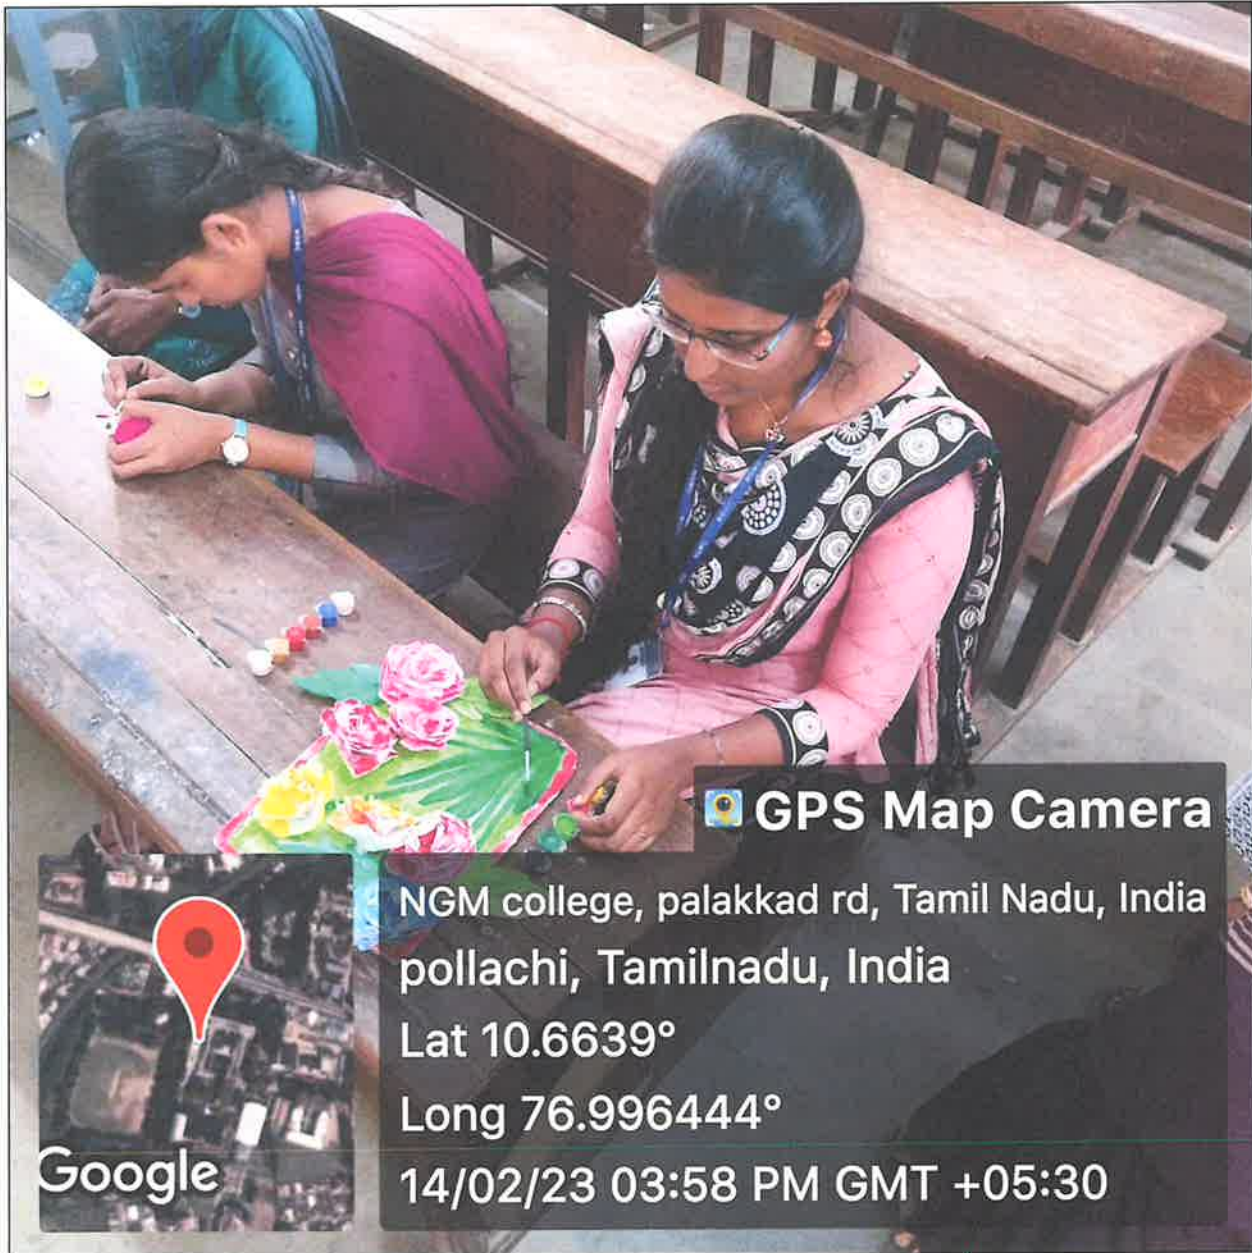

Nallamuthu Gounder Mahalingam College

(An Autonomous Institution, Affiliated to Bharathiar University)
90, Palghat Road, Pollachi - 642001, Coimbatore, Tamil Nadu, India.
95th Rank in NIRF – 2023 among Colleges in India.