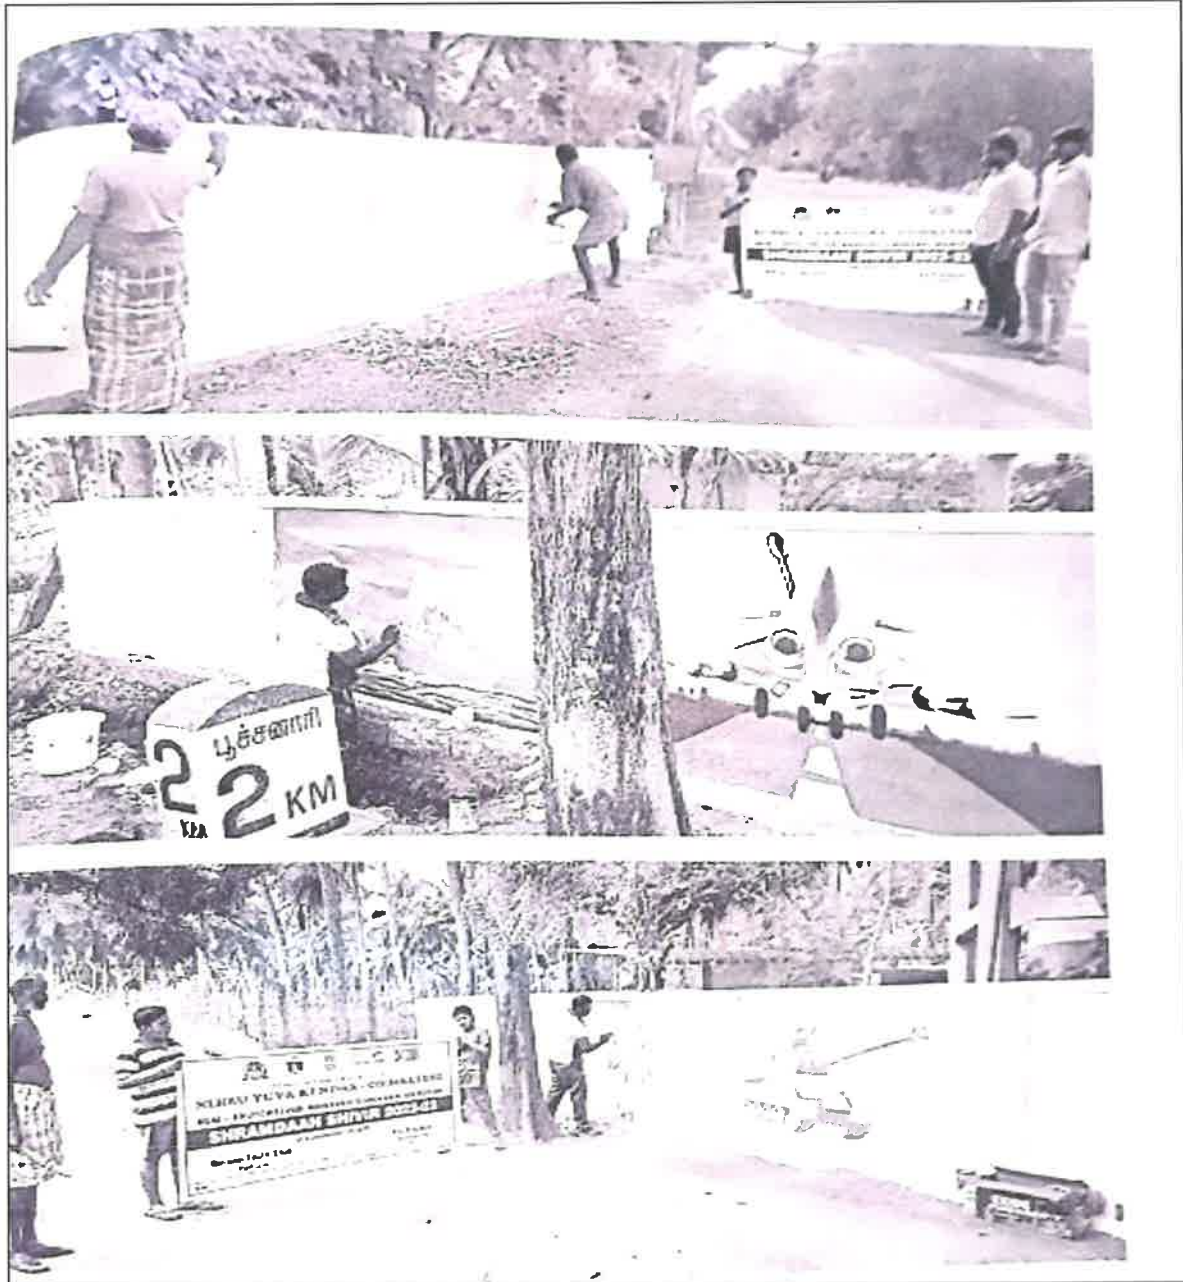

Nallamuthu Gounder Mahalingam College

(An Autonomous Institution, Affiliated to Bharathiar University)
90, Palghat Road, Pollachi - 642001, Coimbatore, Tamil Nadu, India.
95th Rank in NIRF – 2023 among Colleges in India.

PRINCIPAL
N.G.M. COLLEGE, POLLACHI

Criteria: **VII : Institutional Values and Best Practices**