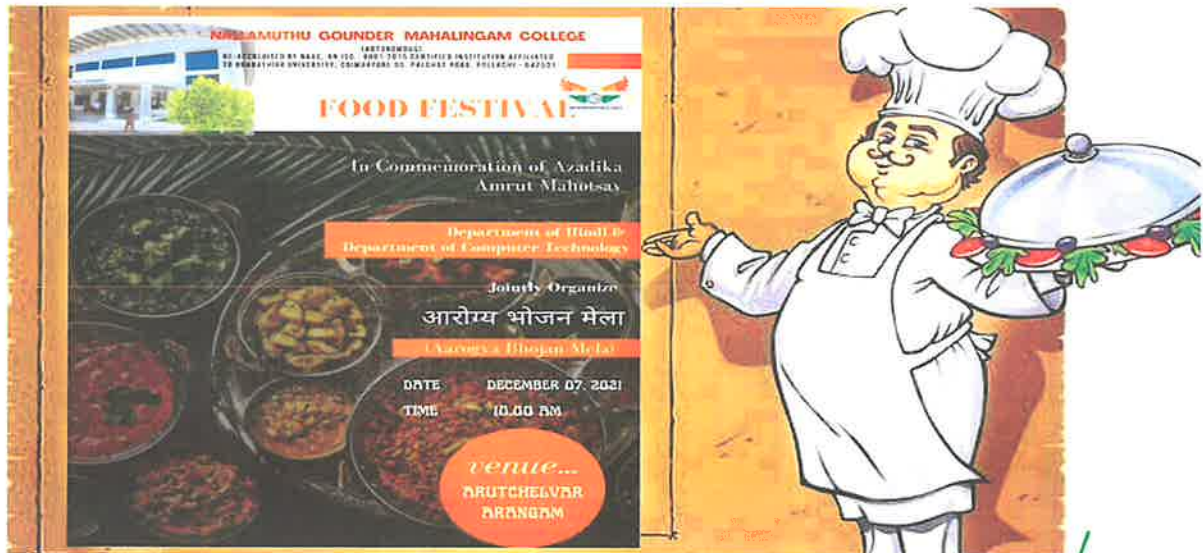

- 5. Aarogya Bhojan Fiesta - Food Festival – Department of Hindi & Department of Computer Technology – 07.12.2021

Criteria: **VII : Institutional Values and Best Practices**

[Handwritten Signature]
 PRINCIPAL