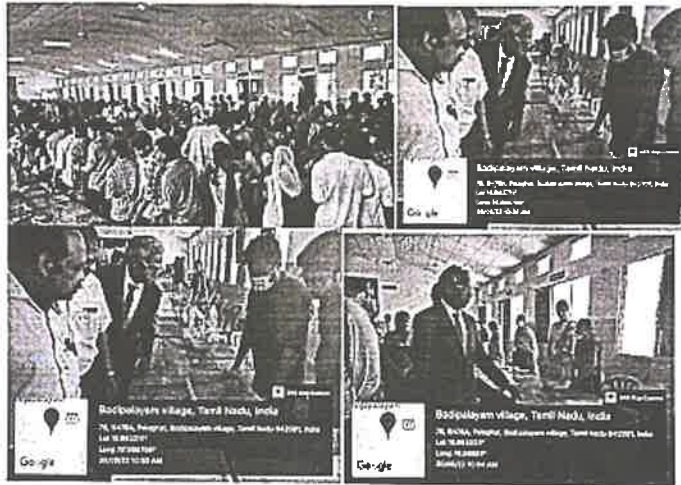

90, Palghat Road, Pollachi - 642001, Coimbatore, Tamil Nadu, India.

95th Rank in NIRF – 2023 among Colleges in India.

Detailed Report of the Event

Department of Zoology organized a One Day extension program on MEGA FAUNA FEST AND PET SHOW on 30th May 2022. The program has been arranged in Bharathiyar Arangam, NGM College and started at 10.00am. The program has been inaugurated by Dr. R. Muthukumaran, Principal NGM College. The stalls were arranged in such a way to explain the importance of biodiversity and the role of pets in biodiversity conservation and awareness. More than 400 students were participated in the event.