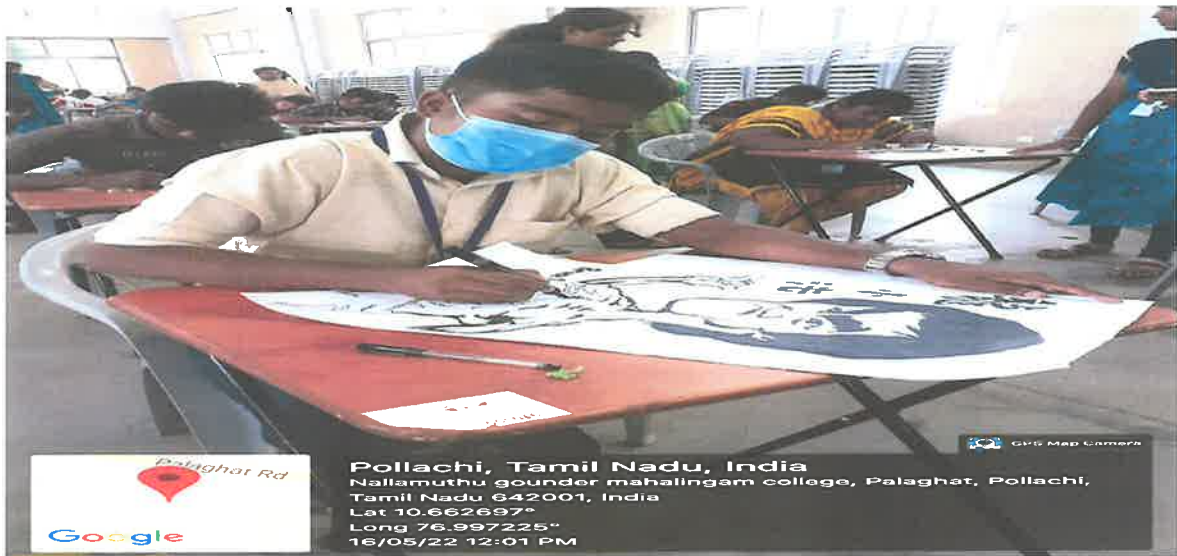

Nallamuthu Gounder Mahalingam College

(An Autonomous Institution, Affiliated to Bharathiar University)
90, Palghat Road, Pollachi - 642001, Coimbatore, Tamil Nadu, India.
95th Rank in NIRF – 2023 among Colleges in India.

1. Chithiram 2022 - Fine Arts Club – 16.05.2022

Pollachi, Tamil Nadu, India
Nallamuthu gounder mahalingam college, Palaghat, Pollachi,
Tamil Nadu 642001, India
Lat 10.662697°
Long 76.997225°
16/05/22 12:01 PM

2. Nadana thiruvizha - Fine Arts Club – 21.04.2022