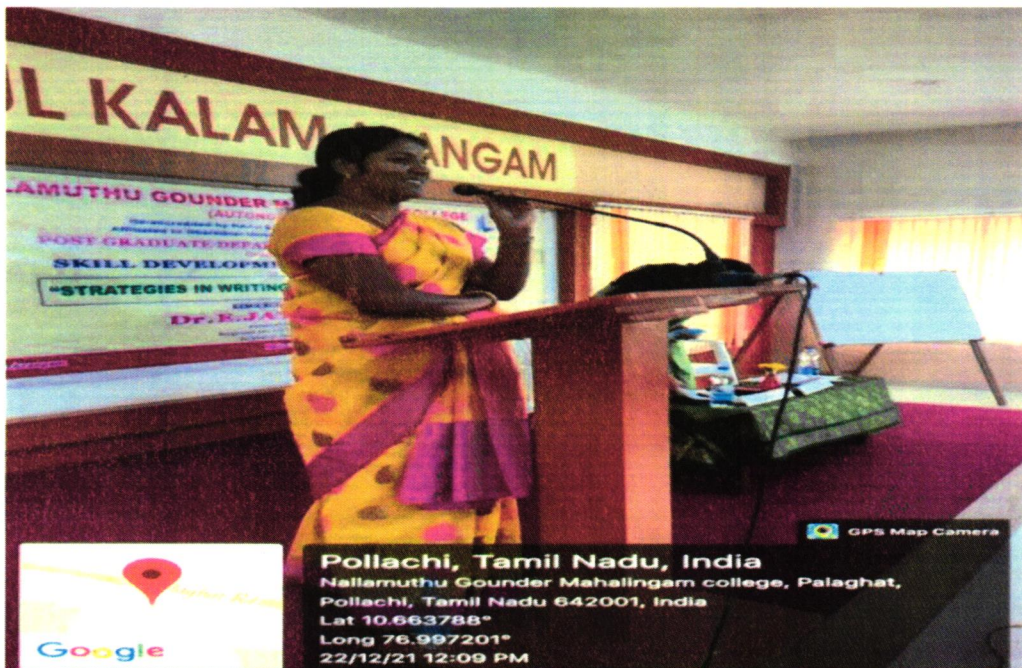

Nallamuthu Gounder Mahalingam College

(An Autonomous Institution, Affiliated to Bharathiar University)
90, Palghat Road, Pollachi - 642001, Coimbatore, Tamil Nadu, India.
95th Rank in NIRF – 2023 - Among Colleges in India.

(Signature)
PRINCIPAL
N. G. M. COLLEGE, POLLACHI