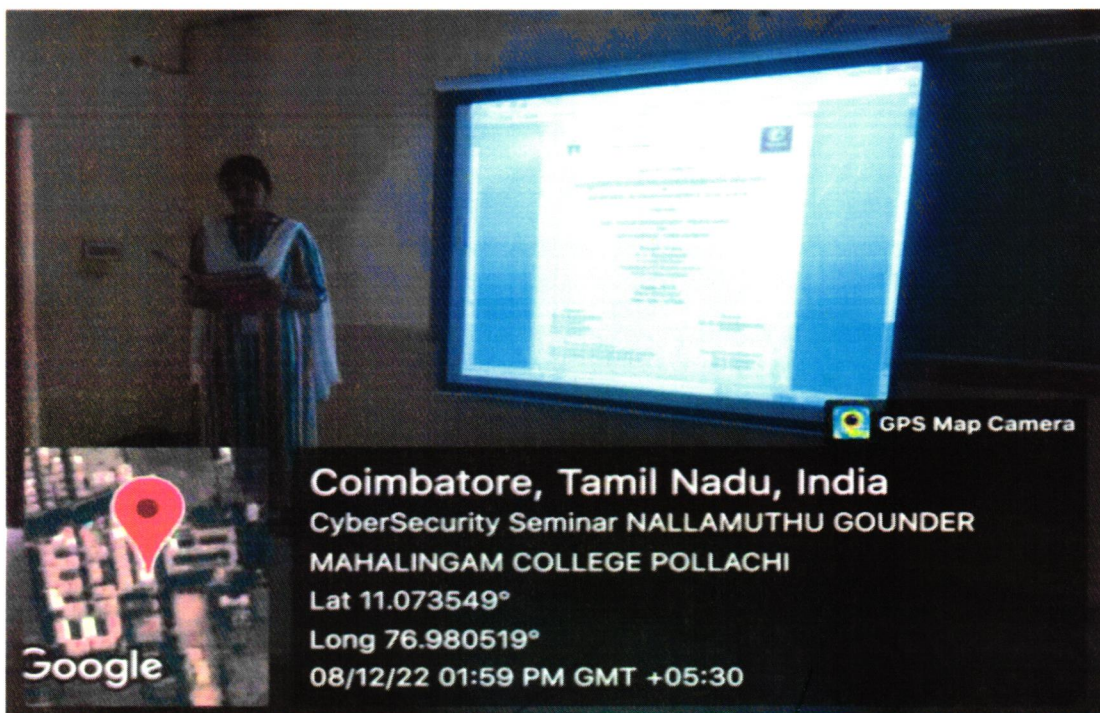

Nallamuthu Gounder Mahalingam College

(An Autonomous Institution, Affiliated to Bharathiar University)
90, Palghat Road, Pollachi - 642001, Coimbatore, Tamil Nadu, India.
95th Rank in NIRF – 2023 - Among Colleges in India.

SKILL BASED DEVELOPMENT PROGRAMME ON DATA ANALYTICS USING HADOOP 08.12.2022

(Signature)
PRINCIPAL
N. G. M. COLLEGE, POLLACHI