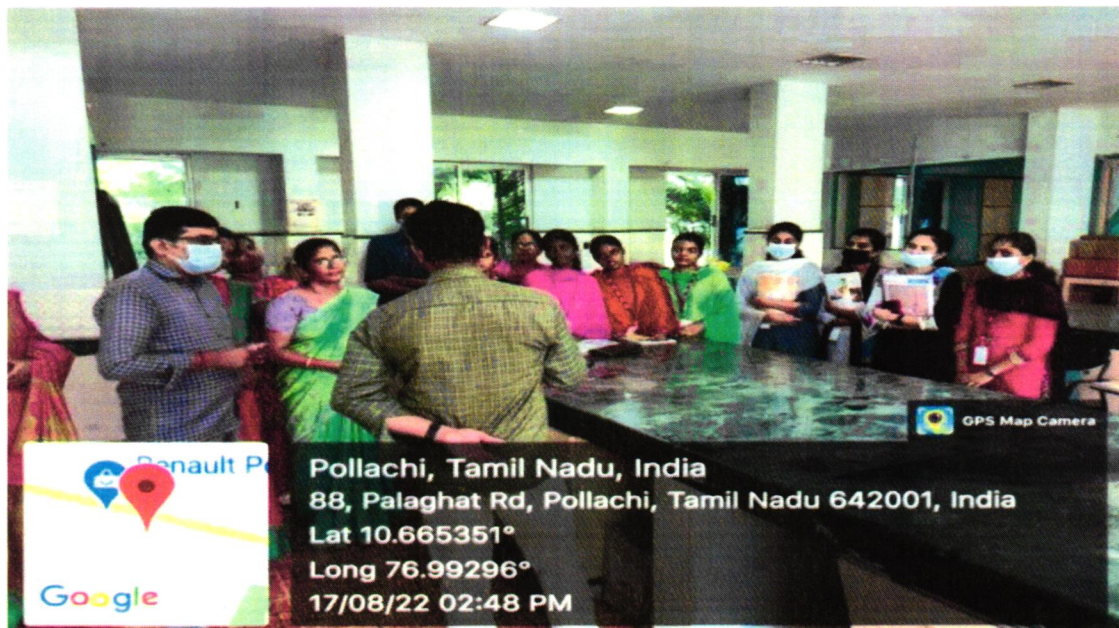

Nallamuthu Gounder Mahalingam College

(An Autonomous Institution, Affiliated to Bharathiar University)
90, Palghat Road, Pollachi - 642001, Coimbatore, Tamil Nadu, India.
95th Rank in NIRF – 2023 - Among Colleges in India.

Pollachi, Tamil Nadu, India
88, Palaghat Rd, Pollachi, Tamil Nadu 642001, India
Lat 10.665351°
Long 76.99296°
17/08/22 02:48 PM