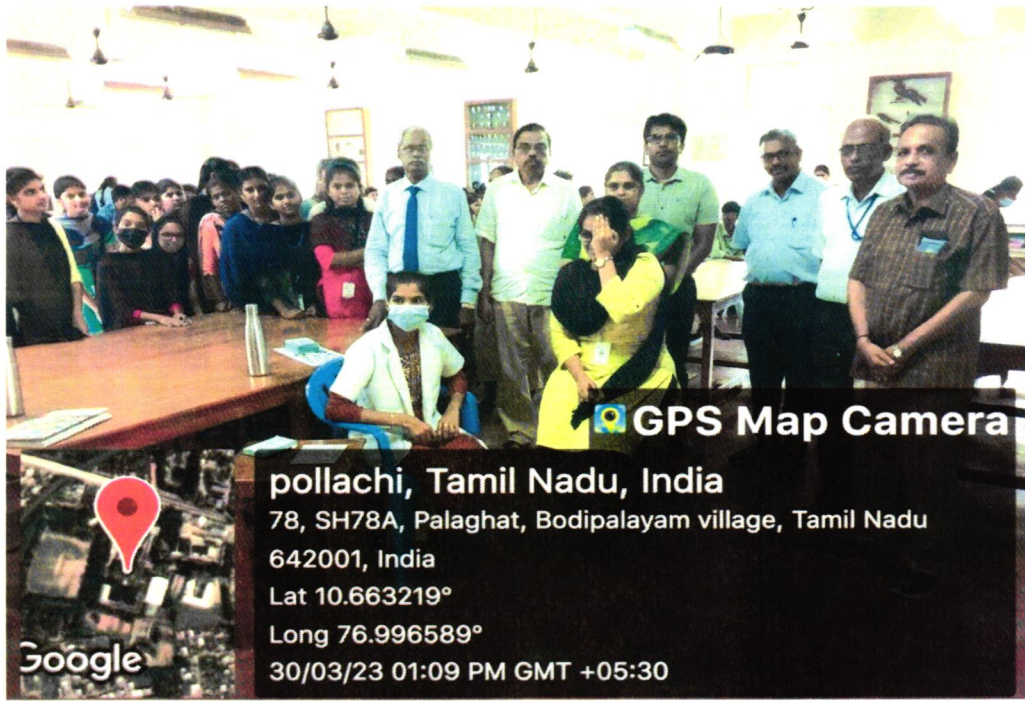

Nallamuthu Gounder Mahalingam College

(An Autonomous Institution, Affiliated to Bharathiar University)

90, Palghat Road, Pollachi - 642001, Coimbatore, Tamil Nadu, India.

95th Rank in NIRF – 2023 - Among Colleges in India.

Eye camp – 30.03.2023

PRINCIPAL
N. G. M. COLLEGE, POLLACHI