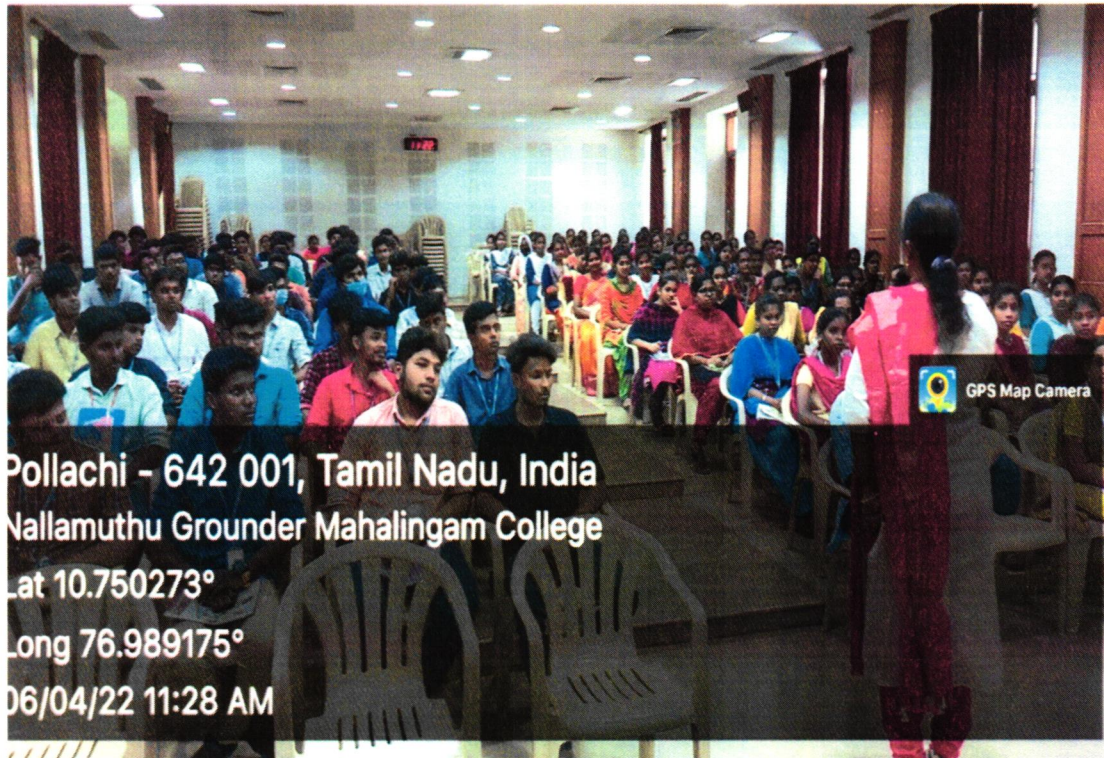

Nallamuthu Gounder Mahalingam College

(An Autonomous Institution, Affiliated to Bharathiar University)

90, Palghat Road, Pollachi - 642001, Coimbatore, Tamil Nadu, India.

95th Rank in NIRF – 2023 - Among Colleges in India.

PRINCIPAL
N. G. M. COLLEGE, POLLACHI