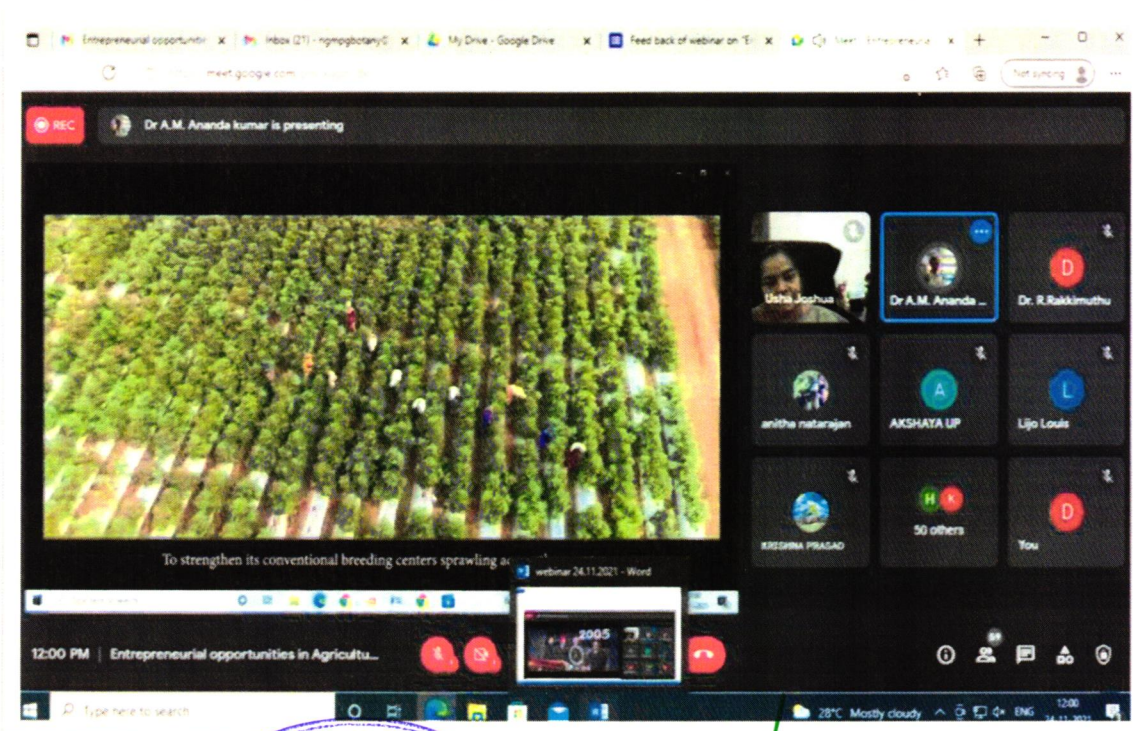

Webinar on Entrepreneurial opportunities in Agricultural crops 24.11.2021

[Signature]
PRINCIPAL
N. G. M. COLLEGE, POLLACHI