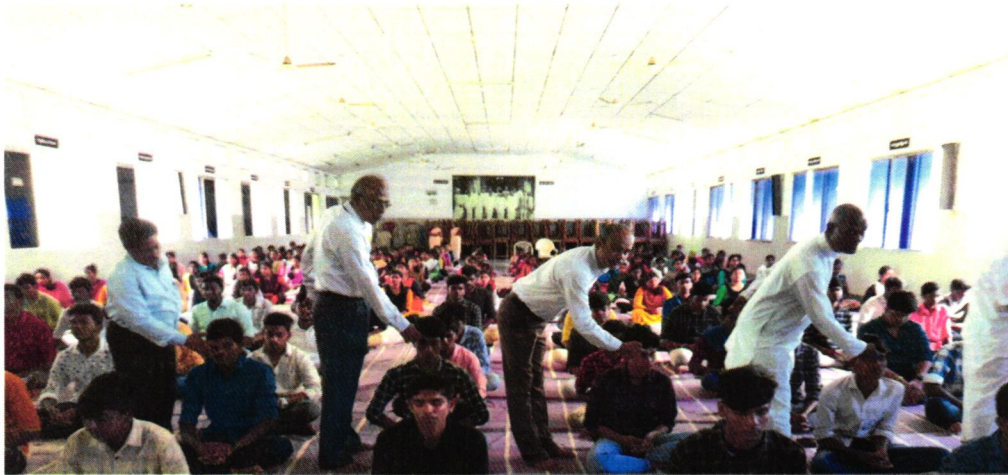

Nallamuthu Gounder Mahalingam College

(An Autonomous Institution, Affiliated to Bharathiar University)
90, Palghat Road, Pollachi - 642001, Coimbatore, Tamil Nadu, India.
95th Rank in NIRF – 2023 - Among Colleges in India.

Department of Human Excellence
NGM COLLEGE, POLLACHI
Tamil Nadu
India
2022-08-25(Thu) 10:53(am)

28°C
82°F

One-day workshop with the theme "My Dream, My Future." On September 26, 2022