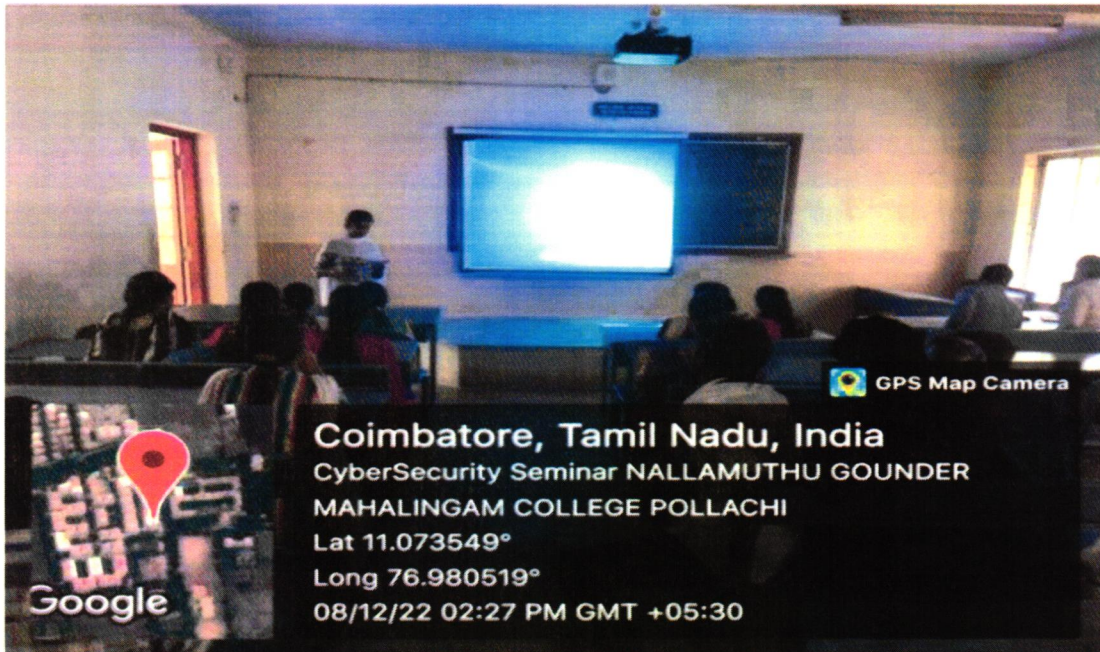

Nallamuthu Gounder Mahalingam College

(An Autonomous Institution, Affiliated to Bharathiar University)
90, Palghat Road, Pollachi - 642001, Coimbatore, Tamil Nadu, India.
95th Rank in NIRF – 2023 - Among Colleges in India.

SKILL BASED DEVELOPMENT PROGRAMME ON DATA ANALYTICS USING HADOOP 08.12.2022

(Signature)
PRINCIPAL
N. G. M. COLLEGE, POLLACHI