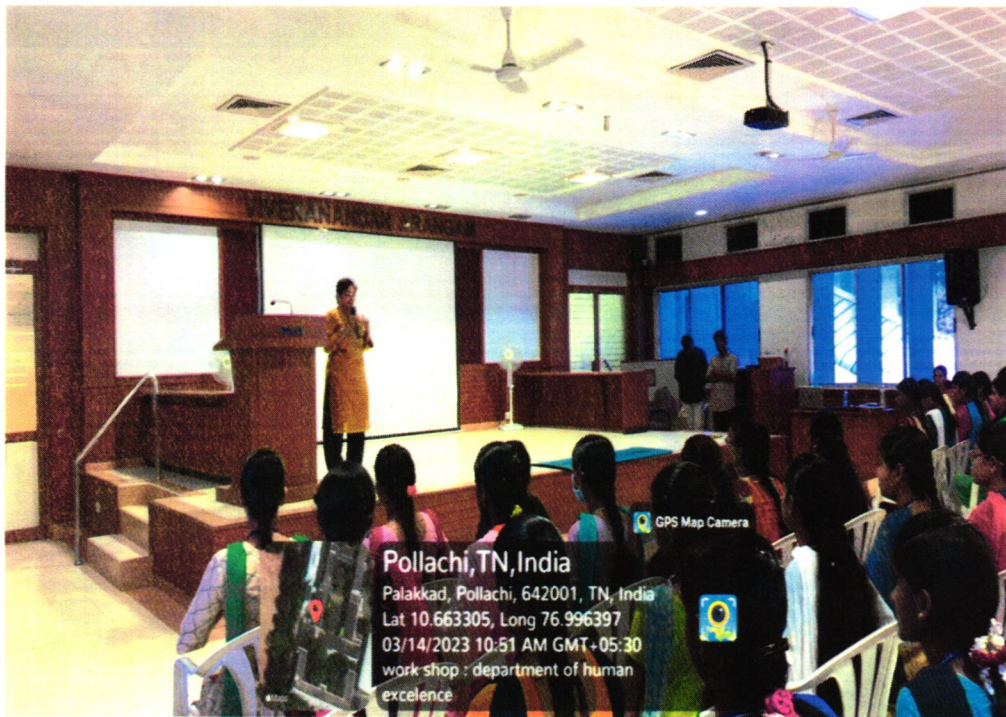

Impact of Yoga and Diet on PCOS and Health among Female Students” on 14.03.2023

PRINCIPAL
N. G. M. COLLEGE, POLLACHI

Nallamuthu Gounder Mahalingam College

(An Autonomous Institution, Affiliated to Bharathiar University)
90, Palghat Road, Pollachi - 642001, Coimbatore, Tamil Nadu, India.
95th Rank in NIRF – 2023 - Among Colleges in India.