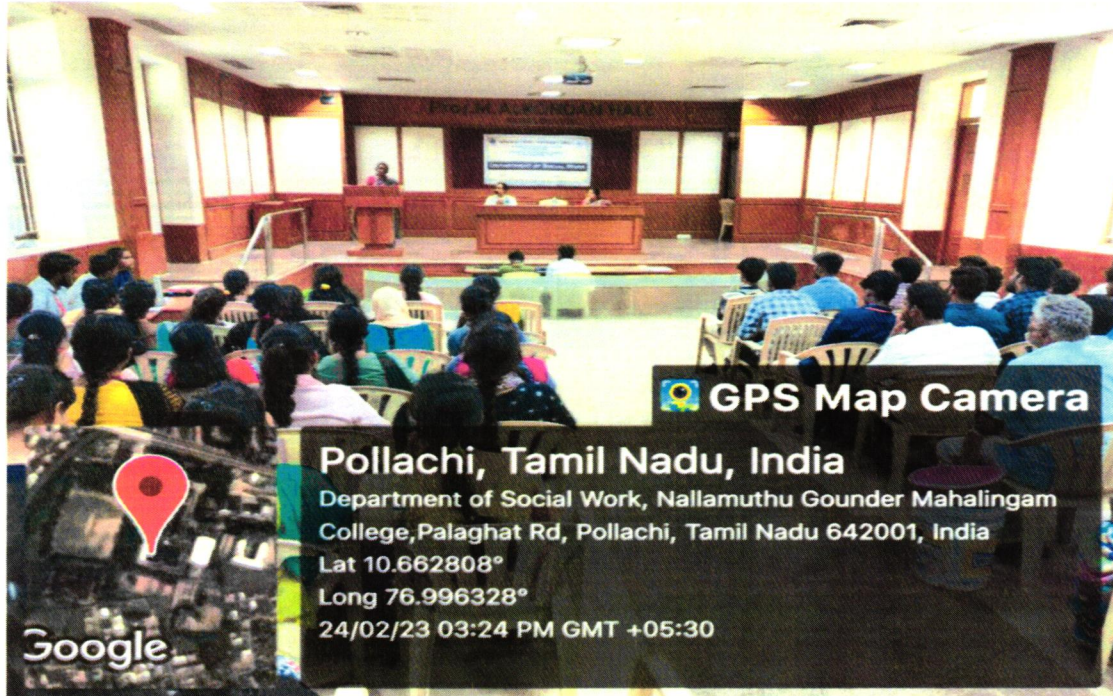

Nallamuthu Gounder Mahalingam College

(An Autonomous Institution, Affiliated to Bharathiar University)
90, Palghat Road, Pollachi - 642001, Coimbatore, Tamil Nadu, India.
95th Rank in NIRF – 2023 - Among Colleges in India.

Innovative Strategies for Entrepreneurship Development Date: 24.02.2023